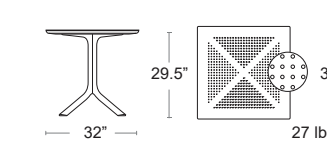

Clip Dining

Resin and fiberglass perforated top, Tubular resin and fiberglass legs, UV Protected

Clip 80
40082.02

Clip 70
40084.02