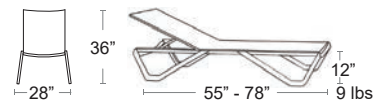

LOUNGE SUN BEDS

Skyline Chaise Lounger

All weather wicker fish bone weave, Powder coated aluminum frame, Includes Sunbrella cushions, zippered for easy cleaning

LIST:$2800 EA.   SELL:$1820 EA.

REPLACEMENT CUSHIONS

Module	MSRP	SELL
Chaise Lounger	$1180	$770

City View Chaise Lounger

Powder coated, welded Aluminum frame, sling seat and back for added comfort
Includes Sunbelievable cushions, zippered for easy cleaning

LIST:$1920 EA.   SELL:$1250 EA.

REPLACEMENT CUSHIONS

Module	MSRP	SELL
Chaise Lounger	$800	$625

Urban Chaise Lounger

Powder coated, welded Aluminum frame, sling seat and back for added comfort, Includes Sunbelievable cushions, zippered for easy cleaning

LIST:$2100 EA.   SELL:$1365 EA.

REPLACEMENT CUSHIONS

Module	MSRP	SELL
Chaise Lounger	$1080	$700

Wave Sun Lounger

Stackable polypropylene and aluminum frame with water resistant seat material

LIST: $560 EA.   SELL: $365 EA.