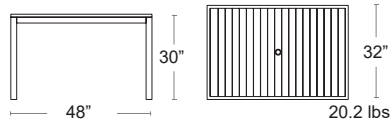

EP-4086

TABLES: DINING HEIGHT

Also available
Armchair, Side Chair
Bar Stool, Table Tops

Marco 55" x 32"
DT516 - 55Q + COLOR CODE

LIST: \$900 EA.
SELL: \$585 EA.

Marco 48" x 32"
DT516-48Q + COLOR CODE

LIST: \$800 EA.
SELL: \$520 EA.