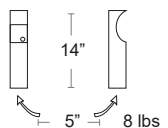

GLOSSY GREY BROWN
RAL 8019