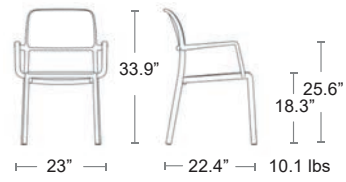

ARMCHAIRS

NARDI **CATAS**
YOUR OUTDOOR LIVING **MADE IN ITALY**

Riva

Uniformly colored fiberglass and polypropylene with UV additives
Matte finish, Solid seat and back, Non-slip feet, Recyclable
See in stock cushions Page 55

LIST: $160 EA.   **SELL: $105 EA.**

ANTRACITE
40246.02

BIANCO
40246.00

CELESTE
40246.39

ROSSO
40246.07

TORTORA
40246.10

AGAVE
40246.16

Also available Side Chair, Bar/Counter Stool, & Lounge

Replacement Feet

**$5/SET
OF 4**

202420603