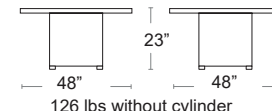

LIST: \$3500 EA. SELL: \$2275 EA.

NP-GPFCCN36

RECTANGLE
RUSTIC BRONZE
NP-STTR1-BZ-SET

SQUARE
RUSTIC BRONZE
NP-STTR2-BZ-SET

St Tropez

Rectangular and Square Linear Design Patio Flame Tables All aluminum construction, Propane tank can be hidden inside the table Stylish glass ember bed, Easy start electronic ignition, 60,000 BTU of Heat Thermo-couple valve shuts off gas supply if flame is extinguished Stainless steel 10"x 30" pan burner