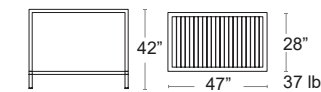

Cube 120

47653+46852.02