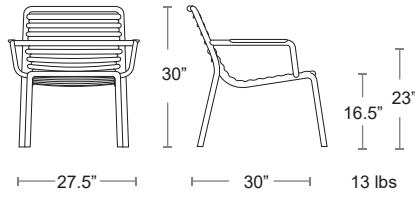

**LIST: \$70 EA.
SELL: \$45 EA.**

LOUNGE SEATING

Doga Relax

Uniformly colored fiberglass and polypropylene with UV additives,
Matte finish, Non-slip feet, Recyclable resin
See in stock cushions Page 138

LIST: \$270 EA. SELL: \$175 EA.