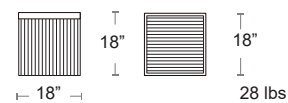

LIST: $680 EA.
SELL: $445 EA.

LIST: $650 EA.
SELL: $425 EA.