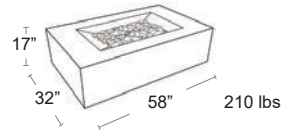

Moderne Propane Commercial Fire Table

Fiberglass reinforced cast concrete, Stainless steel burner, Electronic Ignition
60,000 BTU professional burner system,
Auto flame out for safety, Includes levelers for stability

COMPLETE SET - PIECES NOT SOLD INDIVIDUALLY

LIST: $8400 EA. SELL: $5460 EA.

CHARCOAL
MO-CH-LP