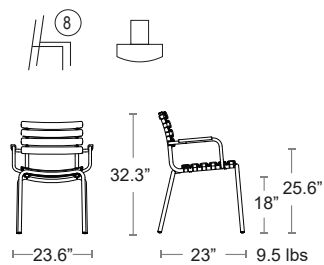

ReCLIPS

Stackable chairs with plastic slats made from 97% household recycled polypropylene + color pigments + UV protection, clipped on a powder coated aluminum frame with optional Bamboo arm rests. ReCLIPS is a product of Danish design and innovation, re-using post consumer polypropylene as a functional and stylish material for commercial furniture applications.

LIST: $500 EA. SELL: $325 EA.

BAMBOO ARMS available FOR ALL COLORS
BAMBOO ARM REST-03

LIST: $20 PAIR

SELL: $13 PAIR