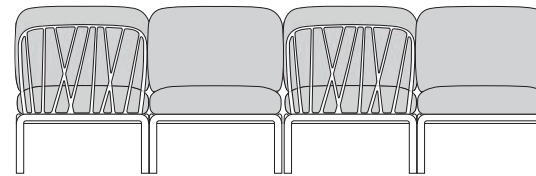

LOUNGE SEATING