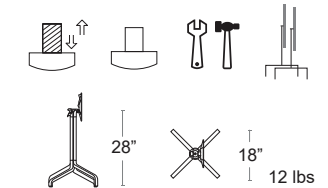

Frasca Maxi Dining

536 + COLOR CODE
LIST: $440 EA. **SELL: $285 EA.**

Frasca Mini Tilt Dining

532 + COLOR CODE
LIST: $320 EA. **SELL: $210 EA.**