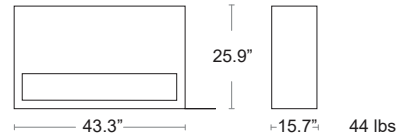

USE WITH TABLE ONLY NOT FREE STANDING

LIST: \$200 EA. SELL: \$130 EA.

MATTE SILVER
50C-MS

PLANTERS

Lluna Planters

LLDPE (linear low-density polyethylene) achieved by rotational molding. UV protection. 100% recyclable, High degree of mechanical strength and resistance to impacts, Lacquered finish, Resistant to temperatures, - 35°C - 80°C.