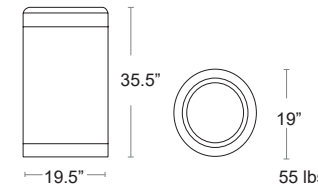

COMPLEMENTS

Deployee Litter Bin

Steel top and bottom, Mesh steel sides,
E-plated powder coat finish 37 gallon capacity
Can be bolted down, Hardware not included

LIST: $3000 EA.   SELL: $1950 EA.