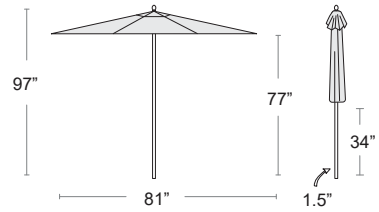

Bay Master 6.5'
BM6.5SQ + COLOR