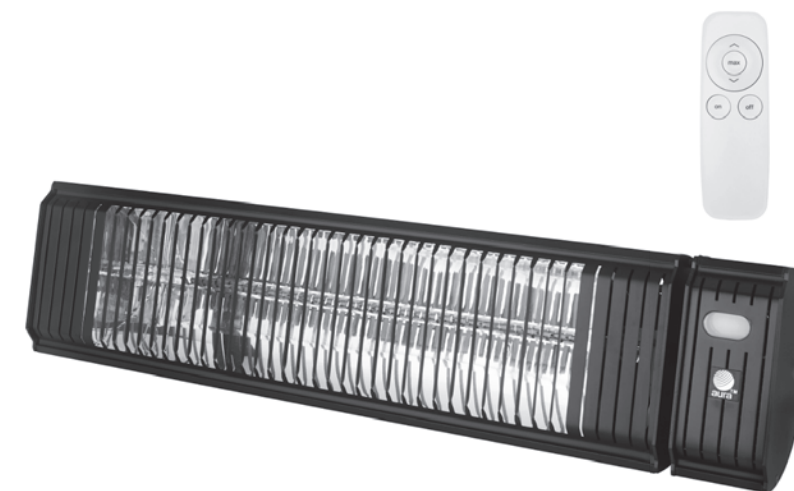

1500W BLACK - 120V WALL/CEILING MOUNT
F-CF30240B

**LIST: $980 EA.
SELL: $640 EA.**