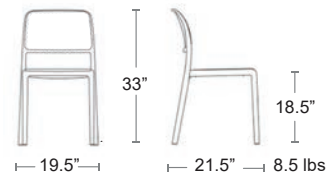

SIDE CHAIRS

NARDI *CATAS*
YOUR OUTDOOR LIVING MADE IN ITALY

Costa

Uniformly colored fiberglass and polypropylene with UV additives, Matte finish, Non-slip feet, Recyclable
See in stock cushions, Page 55

LIST: $140 EA.   SELL: **$90 EA.**