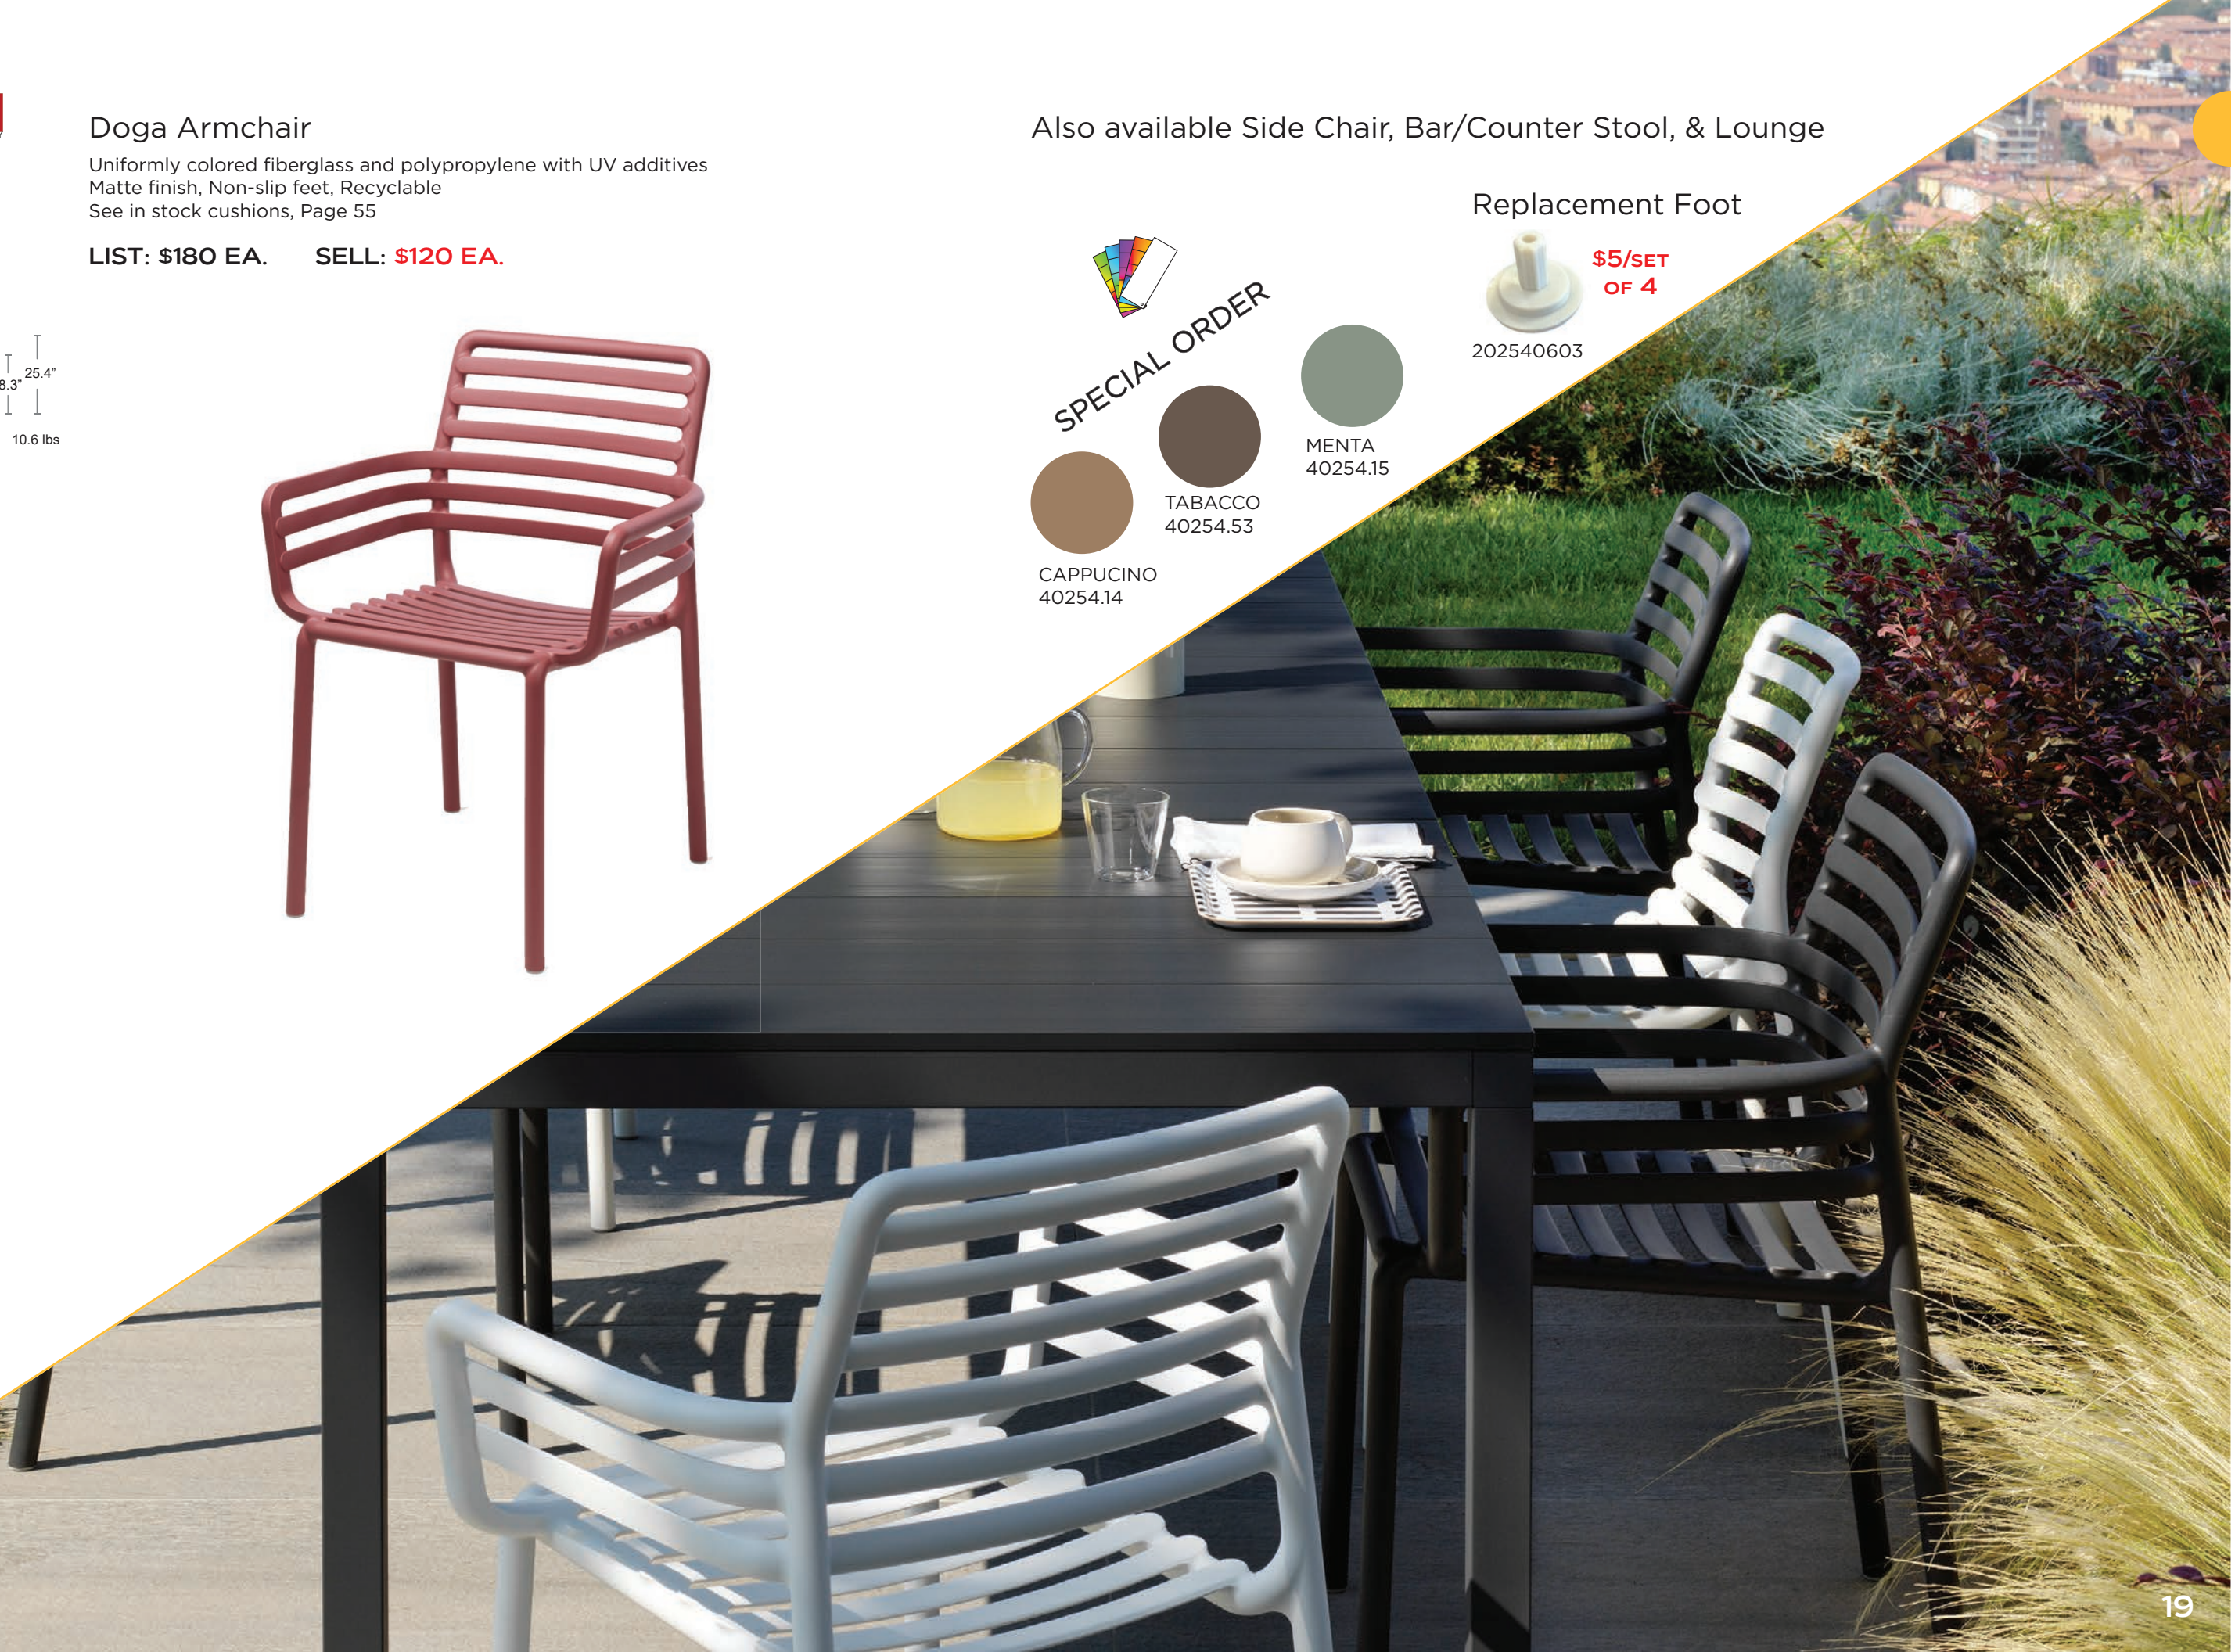

Replacement Foot

$5/SET
OF 4

202540603

SPECIAL ORDER

CAPPUCINO
40254.14

TABACCO
40254.53

MENTA
40254.15