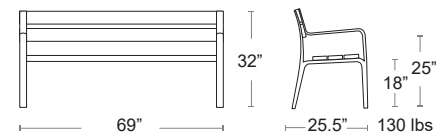

LIST: \$2900 EA. SELL: \$1885 EA.

STEEL GREY
U397M

Citizen Bench

Cast iron frame and legs, Tropical wood slats
Can be bolted down, Hardware not included

LIST: \$3000 EA. SELL: \$1950 EA.

TEXTURED CORTEN & TROPICAL WOOD
(CORTEN STAIN)
U301