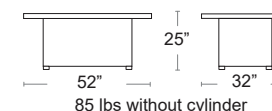

RECTANGLE
GREY
NP-HAMP1-GY-SET