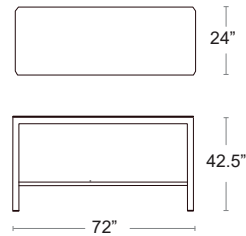

All Aluminum Frame, Powder Coat Finish, Ceramic Tabletop Surface

LIST: \$1590 EA. **SELL: \$1035 EA.**

110CBC-
BLACK

T-110CBC-
WHITE

TABLES: BAR HEIGHT

Cube 140

47752+46952.02

Cube 120