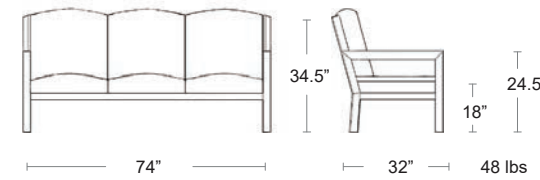

LOUNGE SEATING

SOFA
CITY-581
LIST:$3200 EA.
SELL:**$2080 EA.**