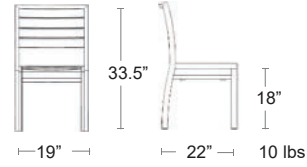

Also available Side Chair, Bar/Counter Stool, & Lounge

Replacement Feet

**\$5/SET
OF 4**

202420603

SIDE CHAIRS

Also available
Tables

Rio Bench ALU

An informal idea for enjoying convivial moments outdoors. Rio Bench echoes the characteristic slats of the extendable Rio table, aluminum powder coated frame and seat, Adjustable height feet

LIST: \$710 EA. SELL: \$460 EA.

RIO BENCH ALU -
BIANCO
49053.00

RIO BENCH ALU -
TORTORA
49059.10

RIO BENCH ALU -
ANTRACITE
49052.02

SIDE CHAIRS

SIDE CHAIRS

Marco Polywood Bench

Square tubular aluminum powder coated frame Polywood Seat & Back

LIST: \$690 EA. SELL: **\$450 EA.**

ANTRACITE/TEAK
BES-516-TA

ANTRACITE/GREY
BES-516-GA

SILVER/GREY
BES-516-GS

SILVER/TEAK
BES-516-TS

Connecting hardware included

Also available
Armchair, Side Chair
Bar Stool
Tables & Tabletops

SIDE CHAIRS

Armchair Pg.42
Bar Stool Pg.60/61
Tables Pg.89

Marco Polywood

Square tubular aluminum powder coated frame
Polywood Seat & Back

LIST: \$310 EA. SELL: \$200 EA.

Also available
Armchair
Bar Stool, Bench
Tables & Tabletops