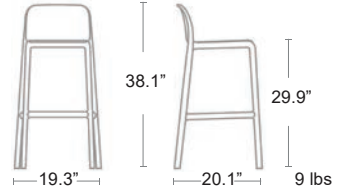

BAR STOOLS

Faro Bar

Uniformly colored fiberglass and polypropylene with UV additives, Solid seat and back, Matte finish, Non-slip feet, Recyclable

LIST: $180 EA.   SELL: $115 EA.