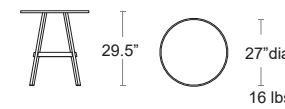

regeneration Combo

REGENERATING PLASTIC PROGRAMME

The Nardi Regeneration industrial program is creating a line of outdoor furniture specifically dedicated to regenerated plastic products, made of post-industrial and post-consumer polypropylene, which can in turn be recycled.

Also available
Side Chair, Bar Table,
Planter

Combo 70
40032 + COLOR CODE

Combo 60
40030 + COLOR CODE