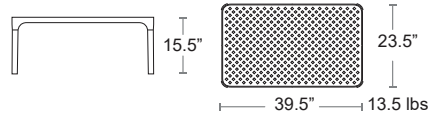

Net 100

Uniformly colored fiberglass polypropylene with UV additives
Perforated top, Matte finish, Non-slip feet, Recyclable

LIST: $190 EA.   SELL: $125 EA.