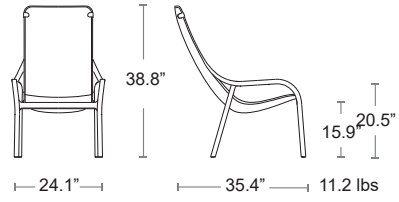

LOUNGE SEATING

Net Lounge

Uniformly colored fiberglass and polypropylene with UV additives, Matte finish, Non-slip feet, Recyclable resin.

LIST: $330 EA.   SELL: $215 EA.