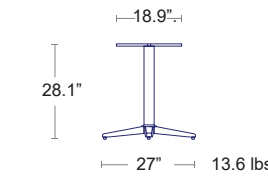

Trail Dining 27

TRST27BK
LIST: $300 EA.
SELL: $195 EA.