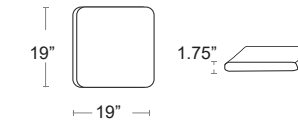

SIDE CHAIRS

Varia

Stackable monobloc chair made of fiberglass reinforced polypropylene. With its simple clean lines it is suitable for all commercial applications. Anti UV stabilized.

LIST: $180 EA.   SELL: $120 EA.

RED
VARIA-
04RED

WHITE
VARIA-
01WHITE

ANTRACITE
VARIA-
22ANTRACITE

WARM GREY
VARIA-
17WARM GREY

regeneration
REGENERATING PLASTIC PROGRAMME

Also available
Side Chair, Tables
Planters

Regeneration Stack Mini Stool

The Nardi Regeneration industrial program is creating a line of outdoor furniture specifically dedicated to regenerated plastic products, made of post-industrial and post-consumer polypropylene, which can in turn be recycled.

LIST: $120 EA.   SELL: $80 EA.

TERRA
40357.44

BASALTO
40357.27

GESSO
40357.29

CACTUS
40357.25

SIDE CHAIRS

PEYTON GRANITE
-56075

MILANO CHAR
-56079

CANVAS GRANITE
-5402

SPECTRUM CARBON
-48085

SPECTRUM CHERRY
-48096

SPECTRUM DAFFODIL
-48024

SPECTRUM EGGSHELL
-48018

VOLT SILVER
-58020
DOGA NOT INCLUDED

In Stock Cushions

Made in North America, Sunbrella 100% Solution dyed acrylic
Custom Sunbrella colors available for a 25% Surcharge

Net Armchair Cushion

Zippered removable cover,
washable

C-BUM-NET
+ COLOR CODE
LIST: $90 EA.
SELL: $60 EA.

Doga Armchair Cushion

Zippered removable cover,
washable, with Velcro ties

C-BUM-DOGA
+ COLOR CODE
LIST: $90 EA.
SELL: $60 EA.

Chair Cushion

Fits Trill, Riva, Bora, Costa, Arm & Side
Zippered removable cover, washable, with ties

C-BUM-GENERIC
+ COLOR CODE
LIST: $85 EA.
SELL: $55 EA.

Custom Cushions & Special Orders

We can make cushions for all the chairs and stools we
Sell in available Sunbrella Fabric

We have swatches and samples of Special Order colors
and fabrics.

Contact BUM for samples and pricing
samplerequest@bumoutdoor.ca