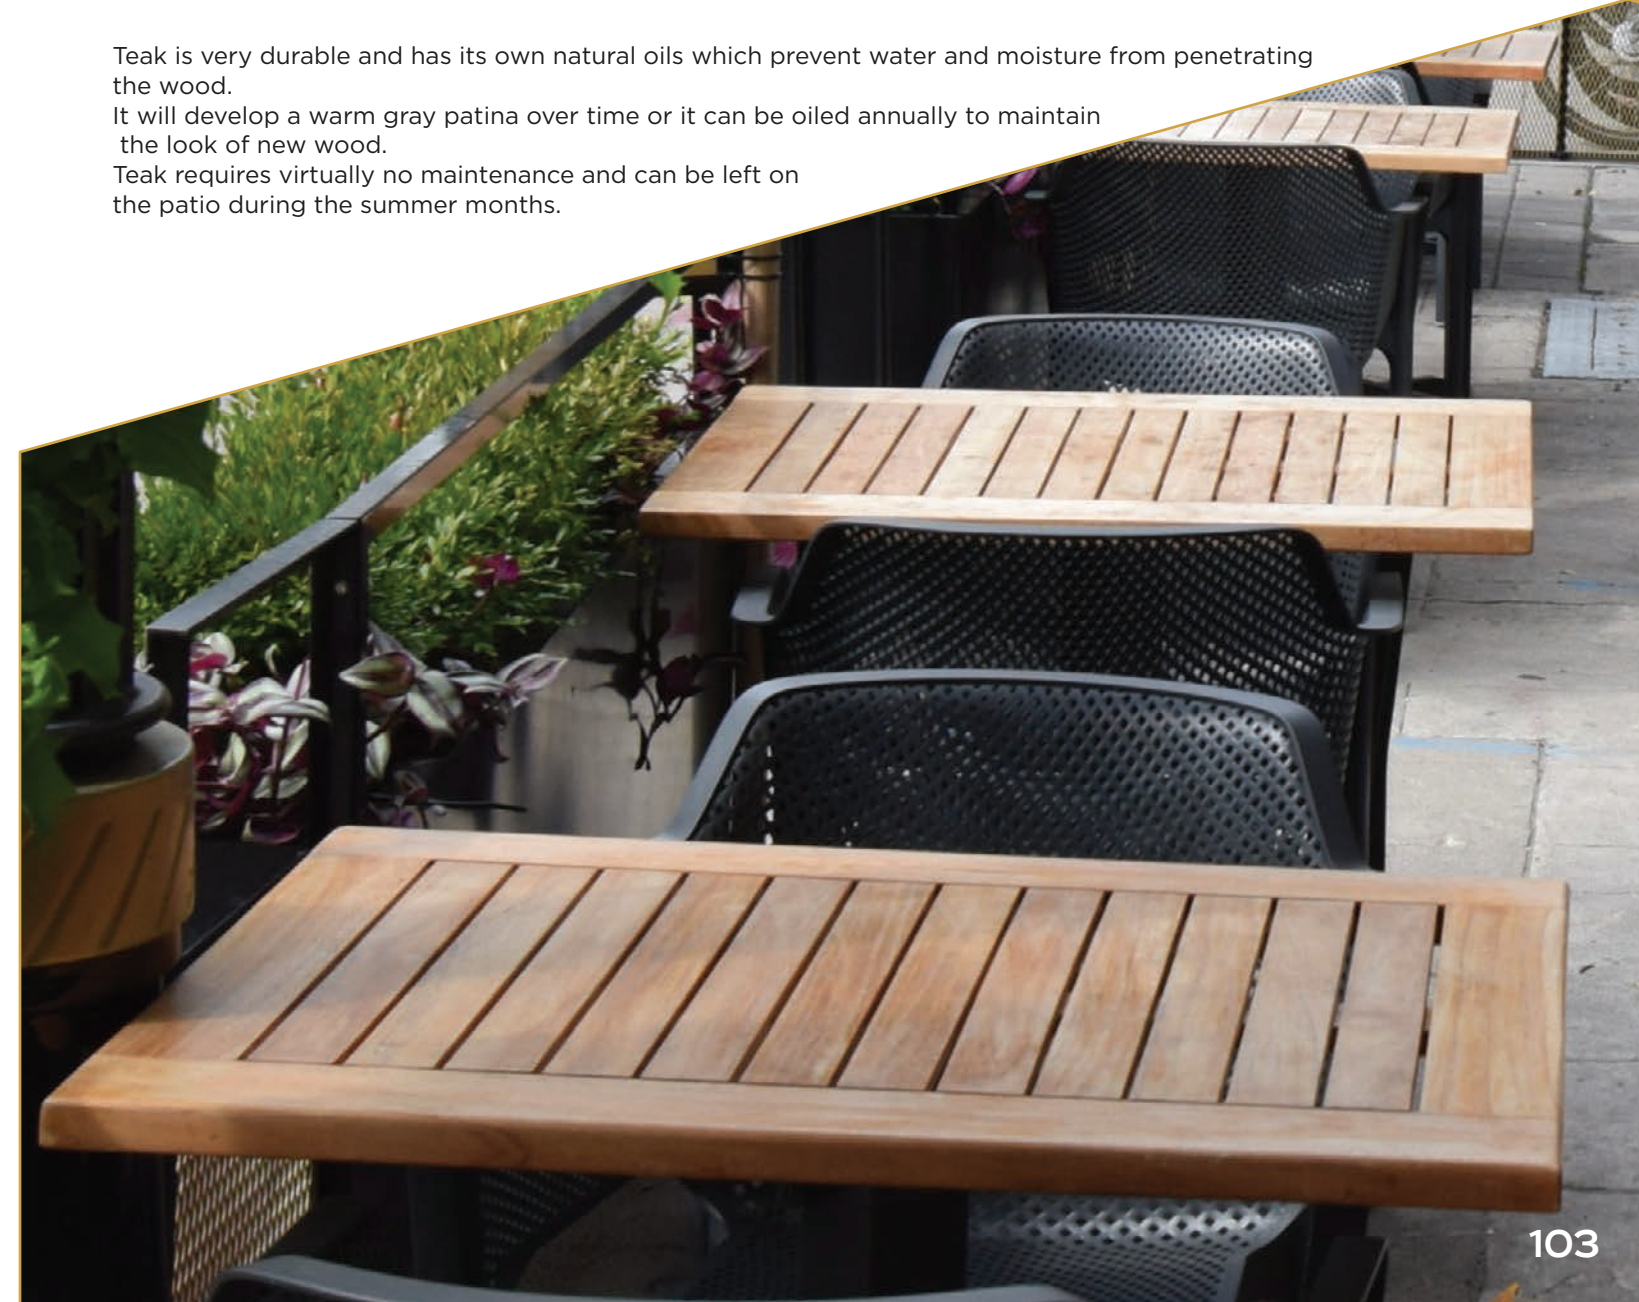

Tabletop & Base Fit Guide

		24"x32"	48"x32"	32" Dia	30" Dia	24"	32"	36"
SINGLE DINING HEIGHT	FIORE DINING	★		★	★	★	★	
	FLUTE TILTING			★	★	★		
	FRASCA MAXI			★	★		★	★
	FRASCA MINI	★		★	★	★	★	
	IBISCO TILTING	★		★	★	★	★	
	BUM 27 SELF LEVELING	★		★	★	★	★	
	BUM 30 SELF LEVELING							★
	CLIP DINING	★		★	★	★	★	
DOUBLE DINING HEIGHT	SCUDO TILTING		★					
	BUM SELF LEVELING		★					
SINGLE BAR HEIGHT	FIORE BAR	★		★	★	★		
	FRASCA TILTING	★		★	★	★		
	IBISCO TILTING	★		★	★	★		
	BUM 27 SELF LEVELING	★		★	★	★		
	BUM 30 SELF LEVELING						★	★
DOUBLE BAR HEIGHT	SCUDO DOUBLE TILTING		★					

NARDI BASES CAN BE CUT DOWN FOR $40 NET, BUM BASES CANNOT BE CUT

BUM COMMERCIAL FURNITURE will provide the necessary hardware if both top and base are purchased on the same Purchase Order.

Refer to Tabletop & Base Fit Guide, Page 102

Jakarta Teak

Solid Natural Teak 1" Thick
8 pre-drilled stainless steel inserts to connect to Nardi table bases

	SIZE	WEIGHT	LIST	SELL
MT-TEAK48X32	48"x32"	36 lbs	$720	$470
MT-TEAK24X32	24"x32"	17 lbs	$440	$290
MT-TEAK30RD	30"	15 lbs	$400	$260
MT-TEAK36SQ	36"	30 lbs	$600	$390
MT-TEAK32SQ	32"	23 lbs	$480	$315
MT-TEAK24SQ	24"	13 lbs	$350	$230

Teak is very durable and has its own natural oils which prevent water and moisture from penetrating the wood. It will develop a warm gray patina over time or it can be oiled annually to maintain the look of new wood. Teak requires virtually no maintenance and can be left on the patio during the summer months.