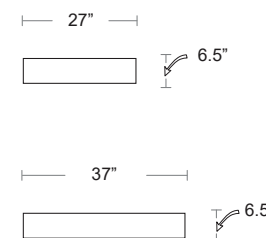

Tower Heater

Quartz Tube Tower Heater made to withstand all commercial applications, its strengthened stainless steel (304) construction provides the durability needed all year round.
42,000 BTUH
Heat range of up to 10 ' diameter, Piezo Push - button ignition
Variable gas control valve, Standard 20 Lb and 30 Lb propane tank compatible
304 stainless steel body, wire mesh and hardware
Fused tempered quartz glass, Aluminum Frame
Larger steel reflector,
Flame height adjustment control knob
Wheels designed for easy mobility
Propane tank not included

LIST: $2550 EA.   SELL: $1660 EA.

Comfort Plus Infrared Heater

Provides up to 64 square feet of radiant warmth ,
Its advanced heating technology is designed to warm people and objects without heating the air in between,
90% efficiency in converting energy into directional, virtually wind-proof heat.
Weatherproof, stainless steel construction, can be left outside year-round
Operate safely in all weather conditions, cETLus certified

SUITABLE FOR WALL OR CEILING MOUNTING,
REMOTE CONTROL INCLUDED WITH ALL MODELS
BATTERIES NOT INCLUDED

3000W BLACK - 208/240V - WALL/CEILING MOUNT
F-CF15120B

**LIST: $1200 EA.
SELL: $780 EA.**

Commercial Patio Heater

Heavy duty stainless steel body, Weather resistant,
Holds 20 or 30lb propane tanks
10+ Hours of burn time on High
Wheel kit included
Hose and regulator included
Easy on/off tank access
High output and fuel efficient burner
45,000 BTUH
Propane tank not included

LIST: $1270 EA.   SELL: $825 EA.

1500W BLACK - 120V WALL/CEILING MOUNT
F-CF30240B

**LIST: $980 EA.
SELL: $640 EA.**