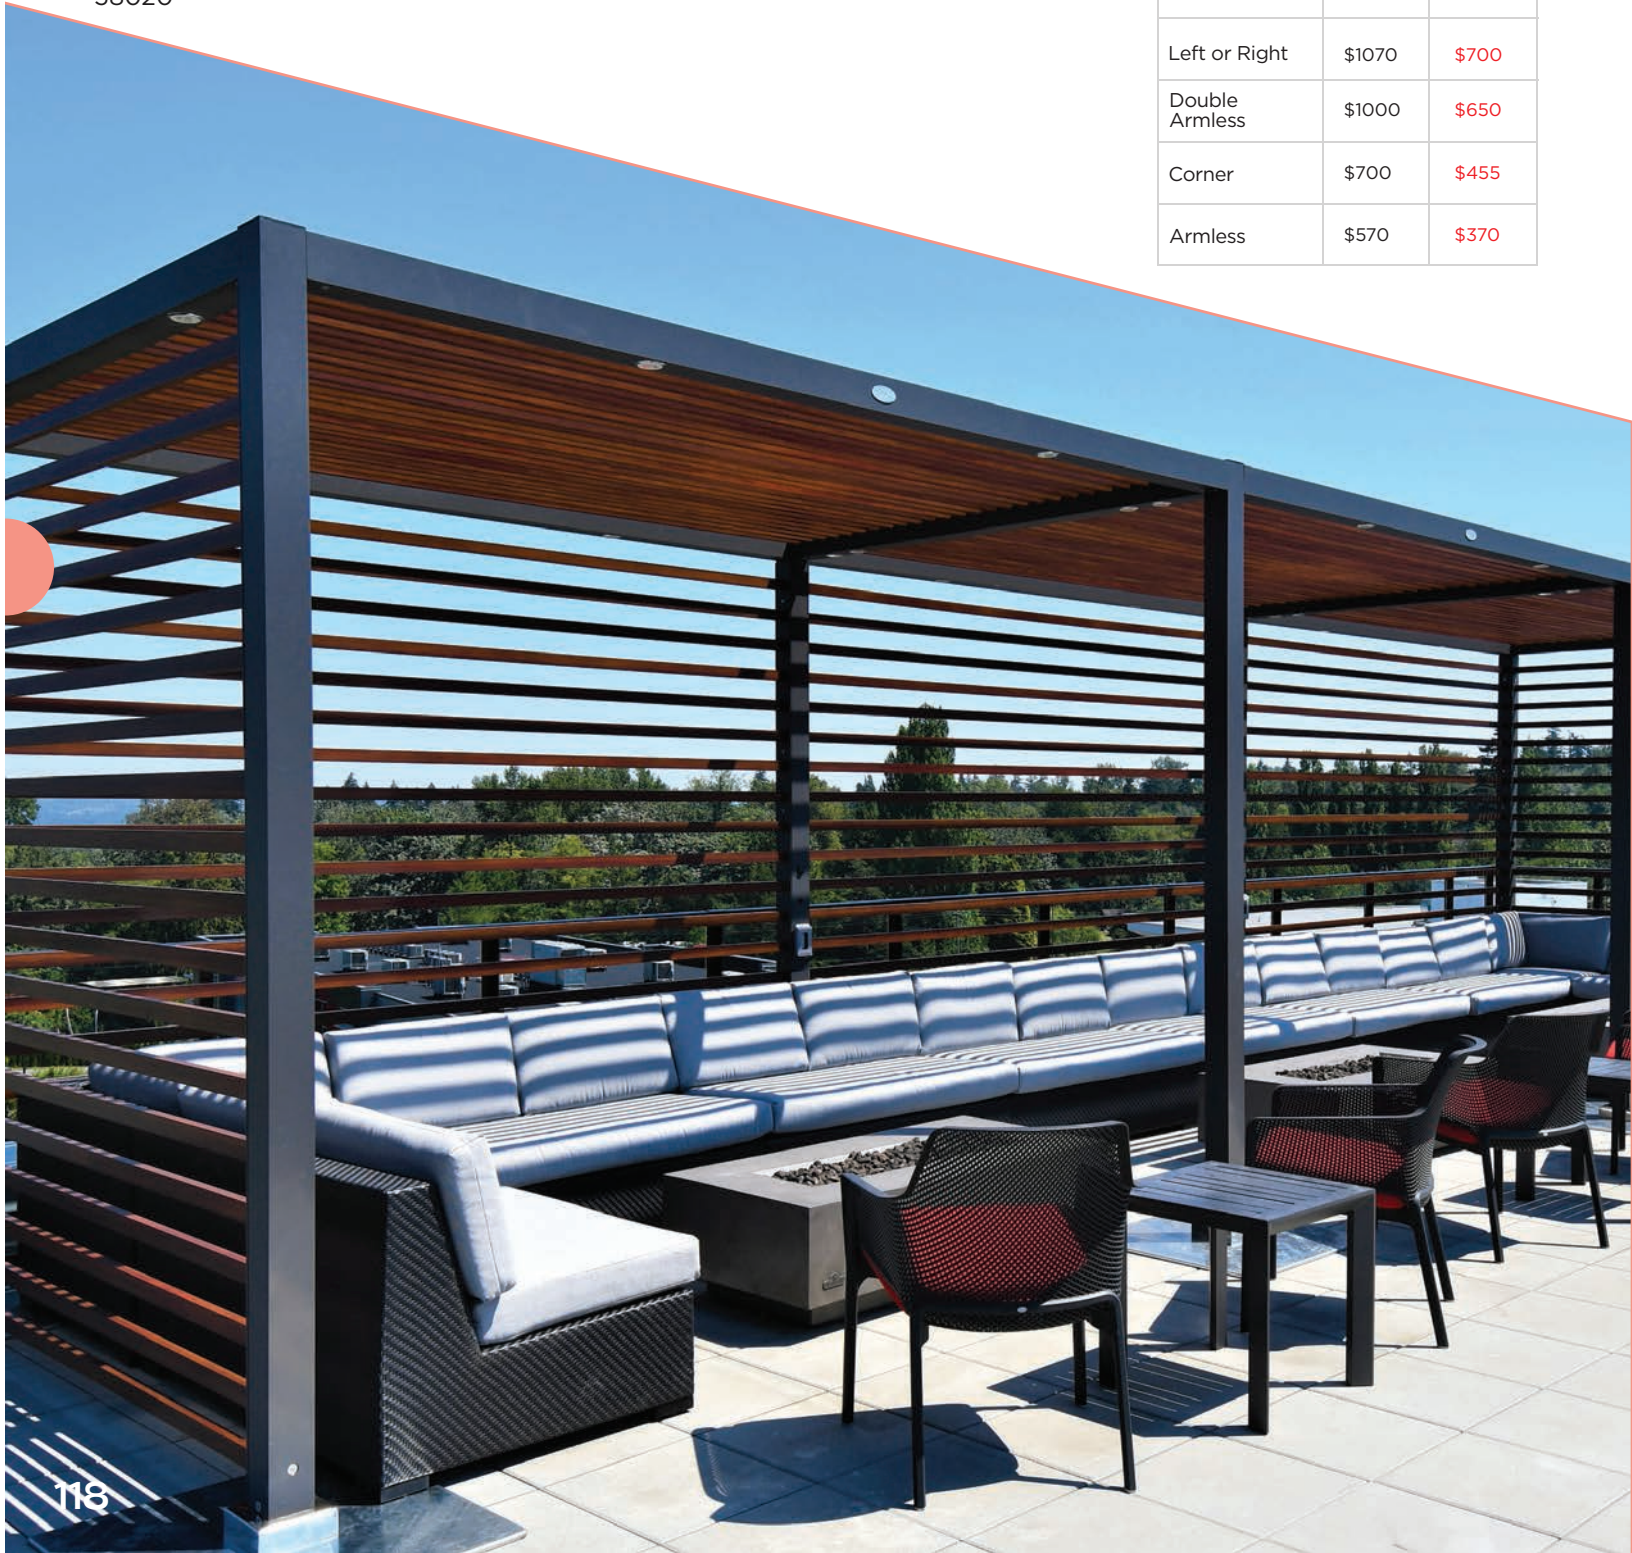

LOUNGE SEATING

Skyline Deep Seating Collection

All weather wicker fish bone weave, Powder coated aluminum frame
Includes Sunbrella cushions, zippered for easy cleaning
Replacement or Custom color cushions available

REPLACEMENT CUSHIONS		
Module	MSRP	SELL
Long Sofa	$2130	$1385
Sofa 581	$1470	$960
Love Seat 582	$1050	$685
Club Chair 583	$710	$465
Left or Right	$1070	$700
Double Armless	$1000	$650
Corner	$700	$455
Armless	$570	$370