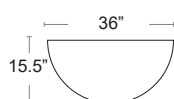

LIST: \$3500 EA. SELL: \$2275 EA.

NP-GPFCCN36

RECTANGLE
RUSTIC BRONZE
NP-STTR1-BZ-SET

SQUARE
RUSTIC BRONZE
NP-STTR2-BZ-SET

St Tropez

Rectangular and Square Linear Design Patio Flame Tables All aluminum construction, Propane tank can be hidden inside the table Stylish glass ember bed, Easy start electronic ignition, 60,000 BTU of Heat Thermo-couple valve shuts off gas supply if flame is extinguished Stainless steel 10"x 30" pan burner