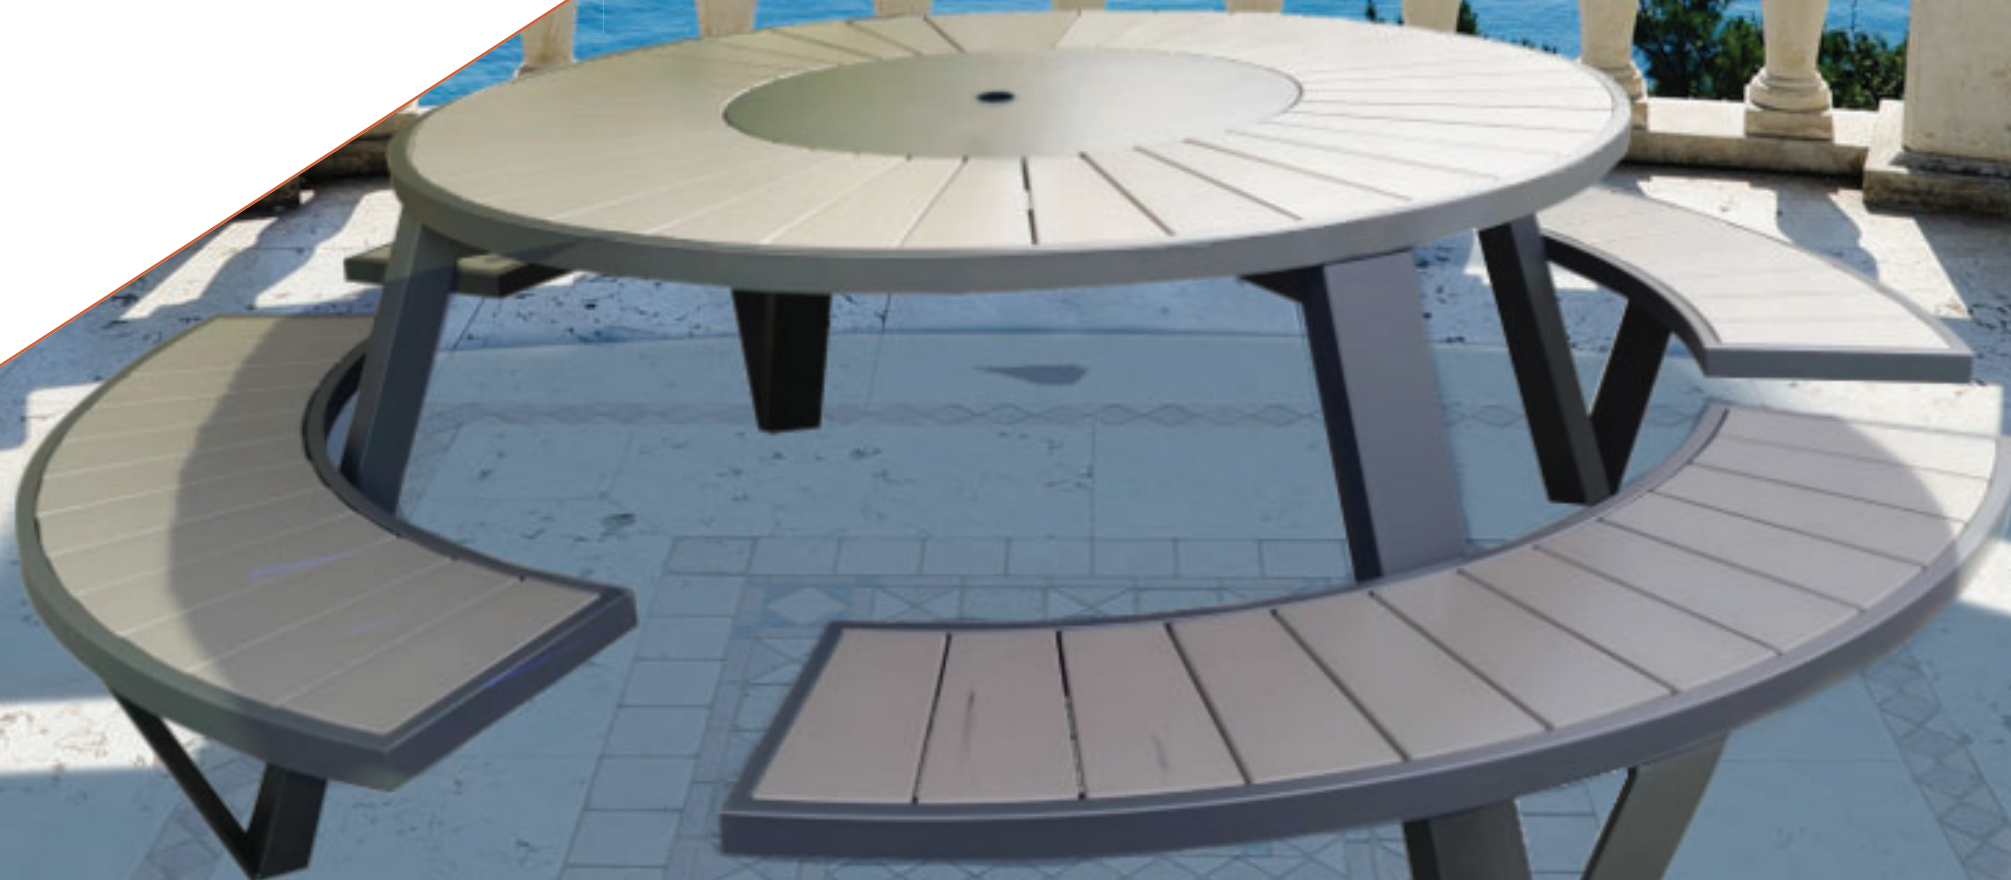

CS-760-PW-GA