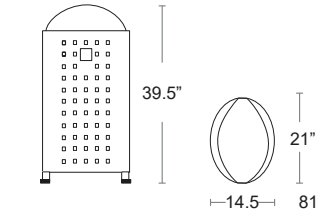

STEEL GREY
U694S

Ecosens Litter Bin

Steel frame with Ferrus treatment, Lockable, Silver polyester powder coated finish, 100% Recycled poly planks front and back, 2 compartments 20 gallons each, Can be bolted down hardware not included

LIST: $3880 EA.   SELL: $2525 EA.