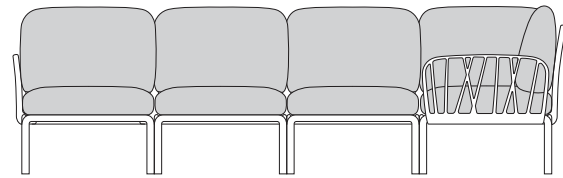

CORNER MODULE
40374 + COLOR CODE
LIST:\$920 EA.
SELL:\$600 EA.

POUF/OTTOMAN
40369 + COLOR CODE
LIST:\$460 EA.
SELL:\$300 EA.

LOUNGE SEATING

Just a few of the nearly endless combinations that Komodo is capable of. Contact BUM for pictures.