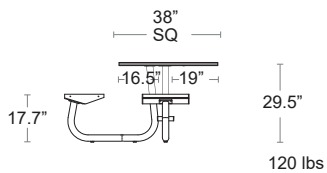

LIST: \$3100 EA. SELL: \$2020 EA.

CS-760-PW-GA

TABLES: DINING HEIGHT

Also available
Armchair, Side Chair
Bar Stools, Tabletops

Cluster 4 Seat

LIST: \$2500 EA. SELL: \$1625 EA.

CS-7114-PW-GA

Marco Polywood Cluster Seat Tables