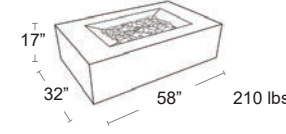

Moderne Natural Gas Commercial Fire Table

Fiberglass reinforced cast concrete, Stainless steel burner, Electronic Ignition
60,000 BTU professional burner system,
Auto flame out for safety, Includes levelers for stability

COMPLETE SET - PIECES NOT SOLD INDIVIDUALLY

LIST: $7600 EA. SELL: $4940 EA.

CHARCOAL
MO-CH-NG