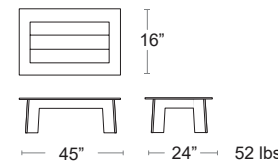

Lakeshore Collection

A classic design made from high density polyethylene (HDPE), Very high impact resistance with a textured finish, UV protected

Also available
Lounge Seating