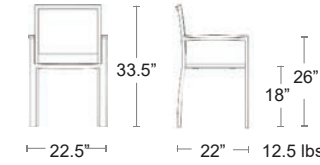

SIDE CHAIRS

Also available
Armchair
Bar Stool, Bench
Tables & Tabletops