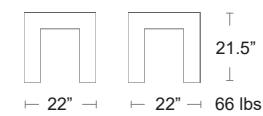

LIST:$840 EA.
SELL:$550 EA.

SIDE TABLE
SKY-22SQ