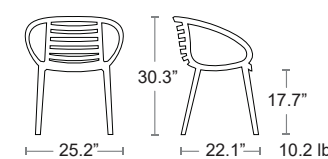

WHITE / CLEAR
LUNA-01-37

Mambo

Uniformly colored fiberglass and polypropylene with UV additives, Matte finish, Non-slip feet, Recyclable

LIST: \$170 EA.

SELL: \$110 EA.

WHITE
MAMBO-01

ANTRACITE
MAMBO-22

ARMCHAIRS