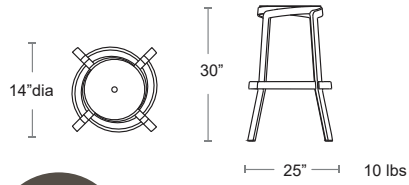

LIST: \$170 EA. SELL: \$110 EA.

TERRA
40358.44

BASALTO
40358.27

CACTUS
40358.25

GESSO
40358.29

TABLES: DINING HEIGHT

Marco Polywood Round Cluster Seat

Round tubular steel powder coated frame Polywood and Aluminum Seats and Tabletop, Seats 8, No umbrella base required