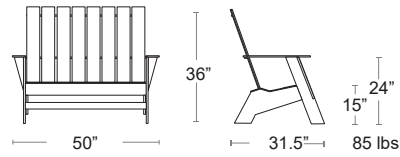

LOUNGE SEATING

LOUNGE SEATING

Lakeshore Collection

A classic design made from high density polyethylene (HDPE), Very high impact resistance with a textured finish, UV protected

Also available
Table

Lakeshore Loveseat BS-BSMAB + COLOR