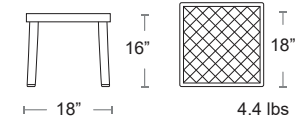

- BIANCO 40050.00
- ANTRACITE 40050.02
- CAFE 40050.05
- TORTORA 40050.10
- GRIGIO 40050.03