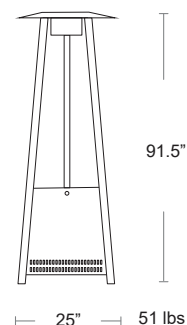

Tower Heater

Quartz Tube Tower Heater made to withstand all commercial applications, its strengthened stainless steel (304) construction provides the durability needed all year round.
42,000 BTUH
Heat range of up to 10 ' diameter, Piezo Push - button ignition
Variable gas control valve, Standard 20 Lb and 30 Lb propane tank compatible
304 stainless steel body, wire mesh and hardware
Fused tempered quartz glass, Aluminum Frame
Larger steel reflector,
Flame height adjustment control knob
Wheels designed for easy mobility
Propane tank not included

LIST: $2550 EA.   SELL: $1660 EA.