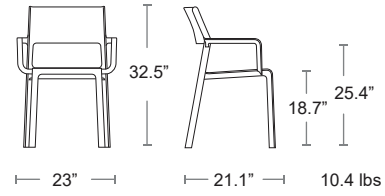

ARMCHAIRS

NARDI CATAS
YOUR OUTDOOR LIVING MADE IN ITALY

Trill

Uniformly colored fiberglass and polypropylene with UV additives
Matte finish, Non-slip feet, Recyclable
See in stock cushions, Page 55

LIST: $170 EA.   SELL: $110 EA.

ANTRACITE
40250.02