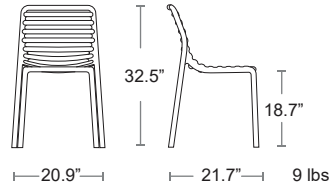

SIDE CHAIRS

Doga

Uniformly colored fiberglass and polypropylene with UV additives, Matte finish, Non-slip feet, Recyclable
See in stock cushions, Page 55

LIST: $160 EA.   SELL: $105 EA.

ANTRACITE
40255.02

BIANCO
40255.00

MARSALA
40255.21

PERA
40255.18

AGAVE
40255.16

Also available Armchair, Bar/Counter Stool, & Lounge

SPECIAL ORDER