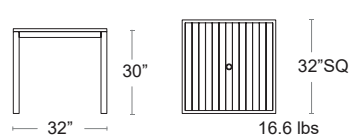

LIST: $660 EA.
SELL: $430 EA.

Marco Polywood Tables

Square tubular aluminum powder coated frame • Polywood tabletop
An extra slat with the umbrella hole is included for tables with that option.