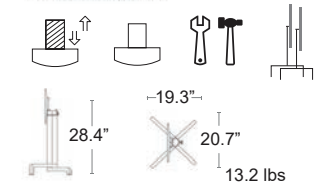

DINING HEIGHT BASES

Refer to Tabletop & Base Fit Guide, Page 102

Trail Self Leveling Bases

Say goodbye to wobbly tables!
These award-winning bases use a simple mechanical system with four pivoting legs that are interconnected in such a way that when a table is placed on an uneven surface the feet will move until all feet are stable.

Trail T-Base Double Dining

TTST22BK
LIST: $560 EA.
SELL: $365 EA.

Trail Dining 30

TRST30BK
LIST: $370 EA.
SELL: $240 EA.

Trail Dining 27

TRST27BK
LIST: $300 EA.
SELL: $195 EA.

DINING HEIGHT BASES

Refer to Tabletop & Base Fit Guide, Page 102

Frasca Bases

Cast Aluminum,
Powder Coated + Specially Treated for High Salinity Environments,
Tilt top

Frasca Maxi Dining

536 + COLOR CODE
LIST: $440 EA. **SELL: $285 EA.**

Frasca Mini Tilt Dining

532 + COLOR CODE
LIST: $320 EA. **SELL: $210 EA.**

Ibisco Tilt Dining

Cast Aluminum,
Powder Coated + Specially Treated for High Salinity Environments,
Tilt top

LIST: $300 EA. **SELL: $195 EA.**

Scudo Tilt Double Dining

Cast Aluminum,
Powder Coated + Specially Treated for High Salinity Environments,
Tilt top

LIST: $470 EA. **SELL: $305 EA.**

Flute Tilt Dining

Cast Aluminum,
Powder Coated + Specially Treated for High Salinity Environments,
Tilt top

LIST: $290 EA. **SELL: $190 EA.**