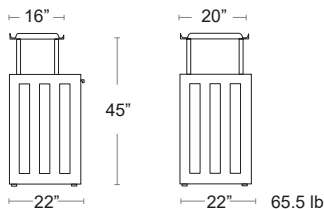

Dado Litter Bin

Steel E Coated powder coat finish, includes Rubbermaid Liner
Can be bolted down, Hardware not included

LIST: $3450 EA.   SELL: $2250 EA.