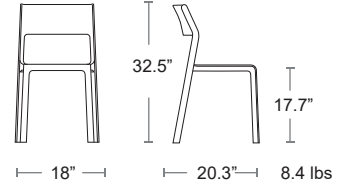

SIDE CHAIRS

Trill

Uniformly colored fiberglass and polypropylene with UV additives, Matte finish, Non-slip feet, Recyclable
See in stock cushions, Page 55

LIST: $160 EA.   SELL: $105 EA.

ANTRACITE
40253.02

BIANCO
40253.00

GRIGIO
40253.03

OTTANIO
40253.49

SENAPE
40253.56

TORTORA
40253.10

AGAVE
40253.16

SIDE CHAIRS

Also available Side Chair, Bar/Counter Stool, & Lounge