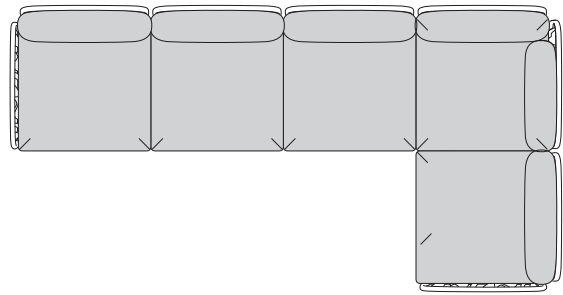

CORNER MODULE
40374 + COLOR CODE
LIST:\$920 EA.
SELL:\$600 EA.

POUF/OTTOMAN
40369 + COLOR CODE
LIST:\$460 EA.
SELL:\$300 EA.

LOUNGE SEATING

Just a few of the nearly endless combinations that Komodo is capable of. Contact BUM for pictures.