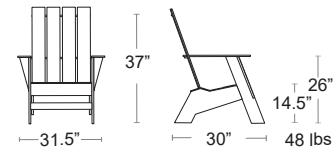

Lakeshore Loveseat BS-BSMAB + COLOR

LIST: $1260 EA.
SELL: $820 EA.