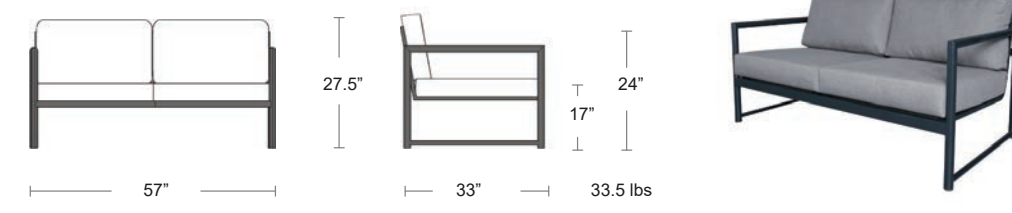

LOVE SEAT
URBAN-582
LIST:$2320 EA.
SELL:$1500 EA.