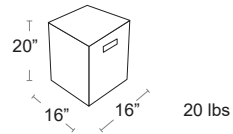

Moderne Propane Commercial Fire Table

Fiberglass reinforced cast concrete, Stainless steel burner, Electronic Ignition
60,000 BTU professional burner system,
Auto flame out for safety, Includes levelers for stability

COMPLETE SET - PIECES NOT SOLD INDIVIDUALLY

LIST: $8400 EA. SELL: $5460 EA.

Moderne Natural Gas Commercial Fire Table

Fiberglass reinforced cast concrete, Stainless steel burner, Electronic Ignition
60,000 BTU professional burner system,
Auto flame out for safety, Includes levelers for stability

COMPLETE SET - PIECES NOT SOLD INDIVIDUALLY

LIST: $7600 EA. SELL: $4940 EA.

Propane Tank Cover/Side Table or Seat

Fiberglass reinforced cast concrete

Aluminum Burner Cover

Tempered Glass Wind Screen

38" x 24"

Tempered Glass Wind Screen

38" x 24"

Aluminum Burner Cover