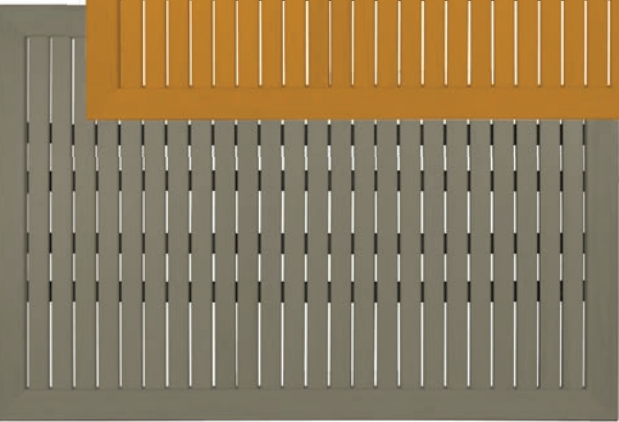

VINTAGE FLEETWOOD

SIZE		WEIGHT	LIST	SELL
48"x32"		31 lbs	\$560	\$365
24"x32"		15 lbs	\$370	\$240
36"		25 lbs	\$430	\$280
32"		22 lbs	\$400	\$260
24"		12 lbs	\$300	\$195

Also available
Armchair, Side Chair,
Bar Stool, Tables

Refer to Tabletop & Base Fit Guide, Page 102

Marco Tabletops

Square tubular aluminum powder coated frame, Polywood tabletop
An extra slat with the umbrella hole is included for tables with that option.

SIZE		WEIGHT	LIST	SELL
48"x32"		36 lbs	\$530	\$345
24"x32"		17 lbs	\$270	\$175
36"		20 lbs	\$460	\$300
36" SQ		32 lbs	\$440	\$290
32" SQ		23 lbs	\$350	\$230
24" SQ		13 lbs	\$250	\$165