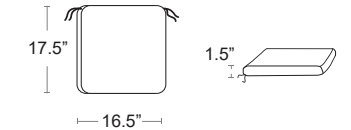

Net Armchair Cushion

Zippered removable cover,
washable

C-BUM-NET
+ COLOR CODE
LIST: \$90 EA.
SELL: \$60 EA.

Doga Armchair Cushion

Zippered removable cover,
washable, with Velcro ties

C-BUM-DOGA
+ COLOR CODE
LIST: \$90 EA.
SELL: \$60 EA.