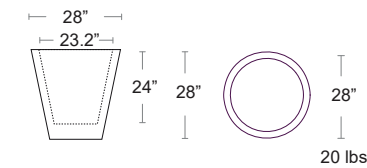

Torre 755

LIST: \$740 EA.
SELL: \$480 EA.

ANTRACITE
TORRE 755

Torre 705

LIST: \$320 EA.
SELL: \$210 EA.

ANTRACITE
TORRE 705

Newpot Planters

Rotational molded resin planter, UV Protected, Can handle -40C to +40C Suitable for both outdoor and indoor use.