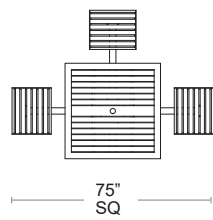

LIST: \$3100 EA. SELL: \$2020 EA.

CS-760-PW-GA

TABLES: DINING HEIGHT

Also available
Armchair, Side Chair
Bar Stools, Tabletops

Cluster 4 Seat

LIST: \$2500 EA. SELL: \$1625 EA.

CS-7114-PW-GA

Marco Polywood Cluster Seat Tables