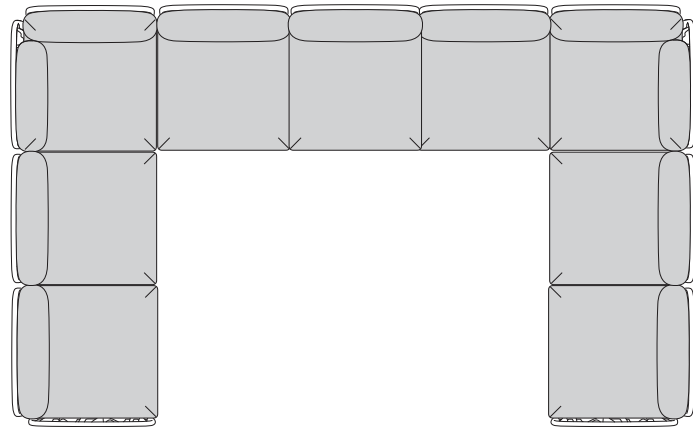

CORNER MODULE
40374 + COLOR CODE
LIST:\$920 EA.
SELL:\$600 EA.

POUF/OTTOMAN
40369 + COLOR CODE
LIST:\$460 EA.
SELL:\$300 EA.

LOUNGE SEATING

Just a few of the nearly endless combinations that Komodo is capable of. Contact BUM for pictures.