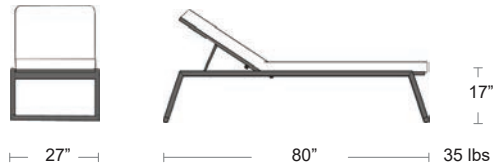

LIST:\$1920 EA. SELL:\$1250 EA.

REPLACEMENT CUSHIONS

Module	MSRP	SELL
Chaise Lounger	\$800	\$625

SUN LOUNGER
CITY-515

VENUS STEEL

Urban Chaise Lounger

Powder coated, welded Aluminum frame, sling seat and back for added comfort, Includes Sunbelievable cushions, zippered for easy cleaning