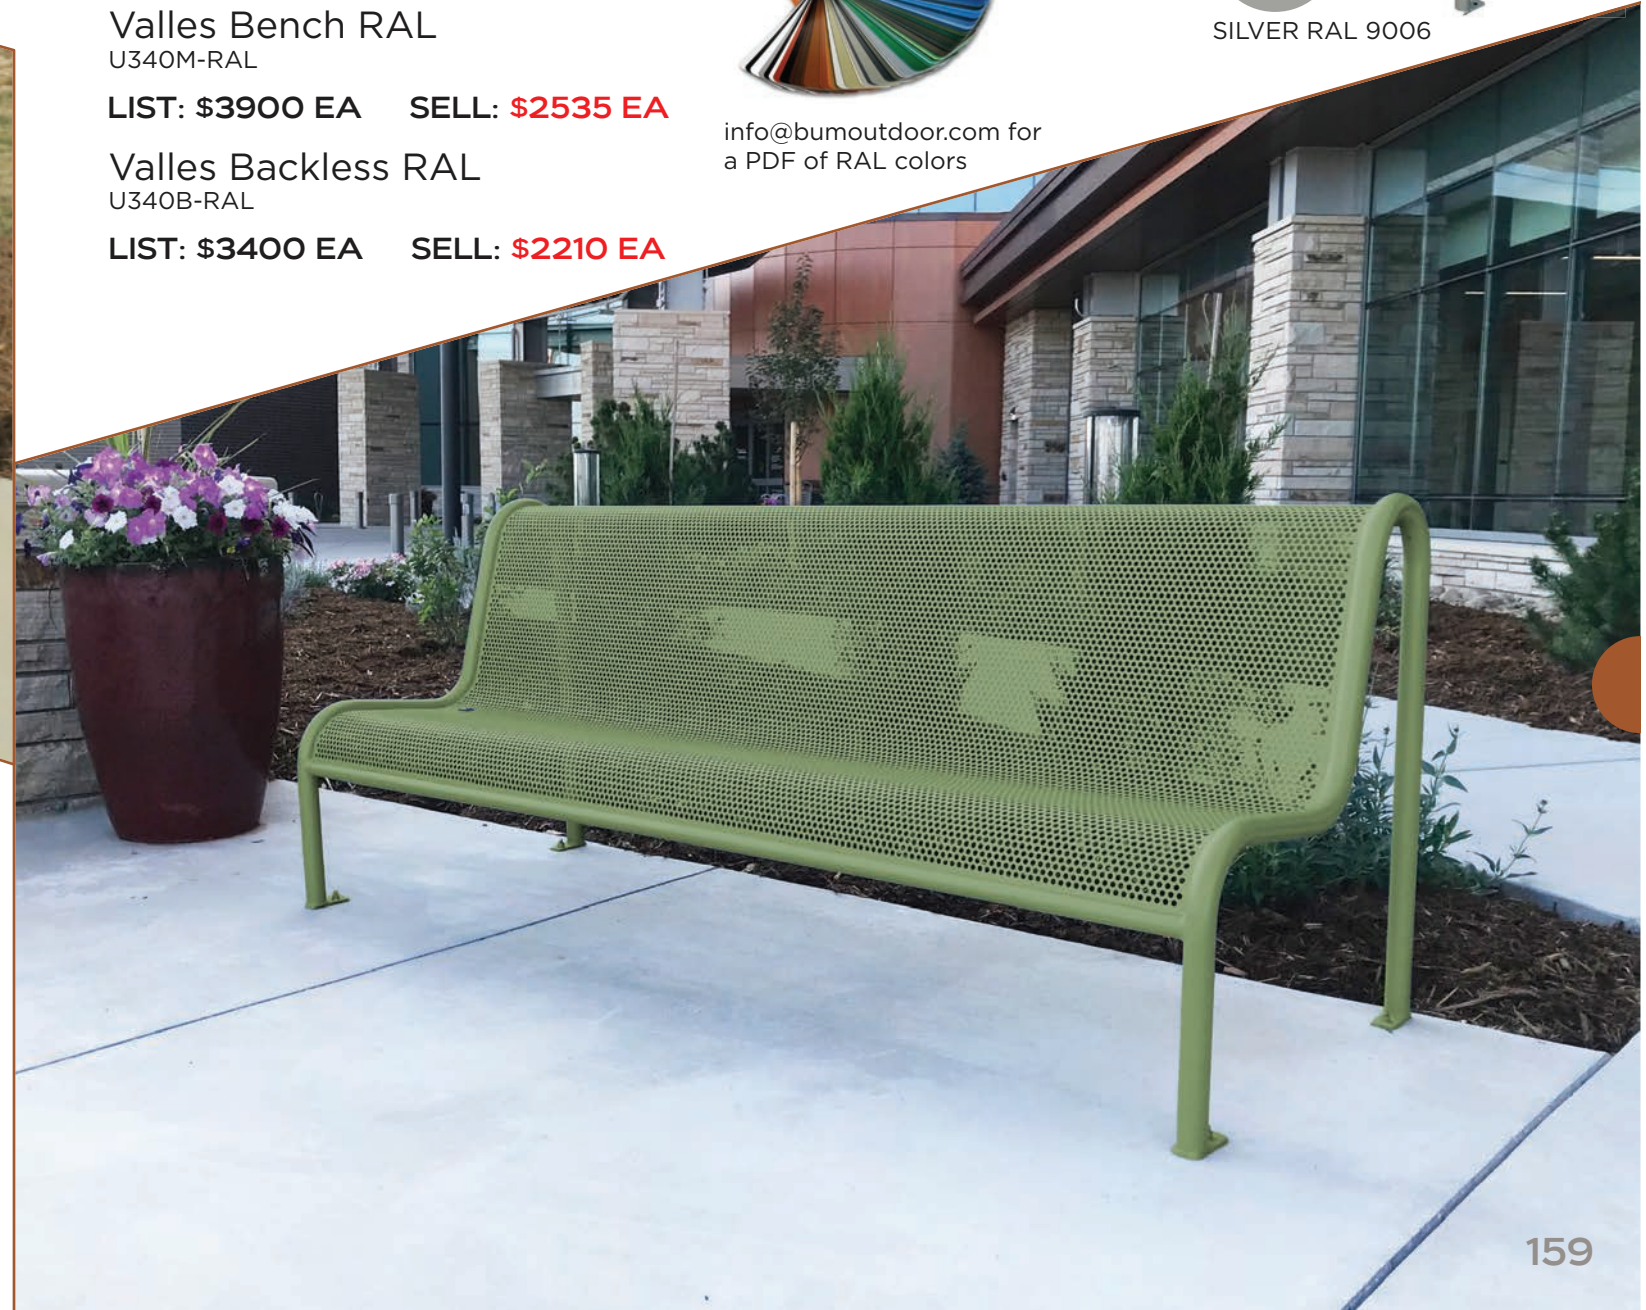

LIST: \$3400 EA

SELL: \$2210 EA

SILVER RAL 9006

info@bumoutdoor.com for
a PDF of RAL colors

COMPLEMENTS

Ecosens Bench

Steel frame with Ferrus treatment,
Silver polyester powder coated finish
100% Recycled poly plank seat and back.
Can be bolted down, Hardware not included