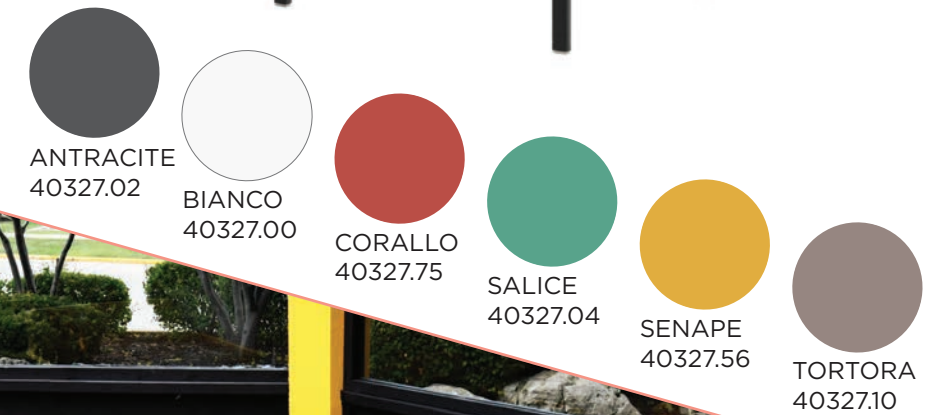

LIST: \$210 EA. SELL: **\$140 EA.**

Replacement Feet

FRONT FOOT 203260503 BACK FOOT 203260603

\$5/SET OF 4

LOUNGE SEATING

Net Lounge

Uniformly colored fiberglass and polypropylene with UV additives, Matte finish, Non-slip feet, Recyclable resin.