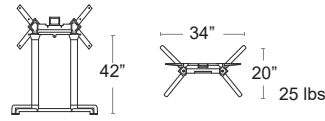

TORTORA
40088.10

TABACCO
40088.53

BAR HEIGHT BASES

Scudo Tilt Double Bar

Cast Aluminum,
Powder Coated + Specially Treated for High Salinity Environments
Tilt Top

LIST: \$560 EA. SELL: \$365 EA.

Trail Self Leveling Bases