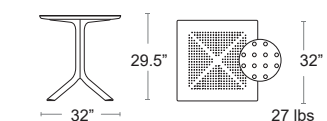

TABLES: DINING HEIGHT

NARDI CATAS **MADE IN ITALY**

Cube Tables

Resin and fiberglass slat top, Tubular aluminum legs, Powder coated & UV Protected

Cube 140
47752.02

Cube 120
47653.02

Cube 80
48052.02

Cube 70
47852.02

ANTRACITE
.02

SPECIAL ORDER

TORTORA
.10
TABACCO
.53

Cube Rectangle

LIST: $580 EA.

SELL: $375 EA.

Cube Square

LIST: $400 EA.

SELL: $260 EA.

LIST: $370 EA.

SELL: $240 EA.

BIANCO
.00

TABLES: DINING HEIGHT

NARDI CATAS **MADE IN ITALY**

regeneration Combo

REGENERATING PLASTIC PROGRAMME

The Nardi Regeneration industrial program is creating a line of outdoor furniture specifically dedicated to regenerated plastic products, made of post-industrial and post-consumer polypropylene, which can in turn be recycled.

Also available
Side Chair, Bar Table,
Planter

Combo 70
40032 + COLOR CODE

Combo 60
40030 + COLOR CODE

TERRA
44

BASALTO
.27

CACTUS
.25

GESSO
.29

NARDI CATAS **MADE IN ITALY**

Clip Dining

Resin and fiberglass perforated top, Tubular resin and fiberglass legs, UV Protected

Clip 80
40082.02

Clip 70
40084.02

LIST: $360 EA.

SELL: $235 EA.

LIST: $340 EA.

SELL: $220 EA.

SPECIAL ORDER

ANTRACITE
.02

BIANCO
.00

TORTORA
.10

AGAVE
.16

TABACCO
.53