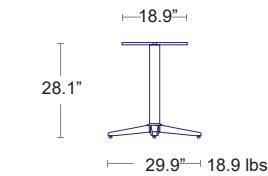

Trail T-Base Double Dining

TTST22BK
LIST: $560 EA.
SELL: $365 EA.

Trail Dining 30

TRST30BK
LIST: $370 EA.
SELL: $240 EA.