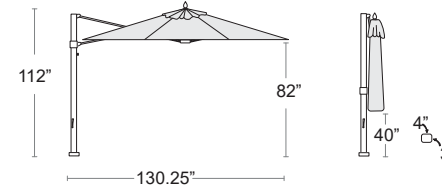

SHADE

Bay Master MAX - 10' Square

Polished aluminum frame, Center pole and stem, Single vent, Market cut canopy, Sunbrella Marine Grade fabric
Manual lift with easy grip handle, All parts are replaceable

CONTACT BUM FOR PRICING

- **BLACK 4608**
  BMX10SQBLACK
- **JOCKEY RED 4603**
  BMX10SQRED
- **NATURAL 4604**
  BMX10SQNATURAL

SHADE

Oasis - Cantilever 10' Square

Recasens Recacril 9 oz Marine Grade Solution Dyed Acrylic Fabric, Wind stabilizer kit included, Extruded Aluminum, Stainless steel hardware, Crank lift, Infinity tilt with 360 degree rotation
Protective Cover Included with Purchase

LIST: $6860 EA.   SELL: $4460 EA.

- **DARK GREY**
  R-150
- **SEASHELL**
  R-122
- **VERMILION**
  R-182

MAX G

MAX G Base fits with MAX collection umbrellas, Galvanized steel plates, Rounded corners, Each single plate is 1/2" Thick
Stem comes with MAX umbrella, not base

CONTACT BUM FOR PRICING

- **MAX G Single**
  GV36SQ
  200 lbs
- **MAX G Double Stack**
  GV36SQx2
  400 lbs
- **MAX G Triple Stack**
  GV36SQx3
  600 lbs
- **MAX G Quad Stack**
  GV36SQx4
  800 lbs

MAX In Ground Mount

To be used on new cement only
Stainless Steel

MAX On Ground Mount

To be used on existing cement surfaces
9"x9" Stainless Steel, Mounting Hardware Included

Oasis Triple Stack with Wheels

Galvanized steel plate, Silver Dacromet coated, Triple Stacked, Hardware included

LIST: $5600 EA.   SELL: $3640 EA.

Oasis On Ground Mount

To be used on existing concrete or wood surfaces
Use with Oasis Cantilever
12.5" Round 12 lbs

LIST: $570 EA.   SELL: $370 EA.

Oasis In Ground Stem

To be used on new cement only
Galvanized Steel
Use with Oasis Cantilever

LIST: $400 EA.   SELL: $260 EA.