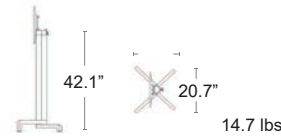

Ibisco Tilt Bar

Cast Aluminum,
Powder Coated + Specially Treated for High Salinity Environments
Tilt Top

LIST: $350 EA.   SELL: $230 EA.