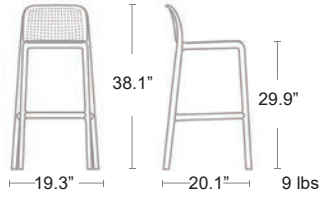

BAR STOOLS

Lido Bar

Uniformly colored fiberglass and polypropylene with UV additives, Perforated seat and back, Matte finish, Non-slip feet, Recyclable

LIST: $180 EA.   SELL: $115 EA.

Also available Armchair, Side Chair