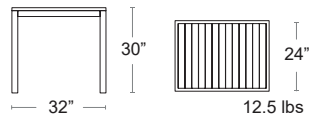

TABLES: DINING HEIGHT

Also available
Armchair, Side Chair
Bar Stool, Table Tops

Marco 55" x 32"
DT516 - 55Q + COLOR CODE

LIST: $900 EA.
SELL: $585 EA.

Marco 48" x 32"
DT516-48Q + COLOR CODE

LIST: $800 EA.
SELL: $520 EA.

Marco 24" x 32"
DT516-23Q + COLOR CODE

LIST: $550 EA.
SELL: $360 EA.

Marco 36" Square
DT516-36S + COLOR CODE

LIST: $740 EA.
SELL: $480 EA.

Marco 32" Square
DT516-32S + COLOR CODE

LIST: $660 EA.
SELL: $430 EA.

Marco Polywood Tables

Square tubular aluminum powder coated frame • Polywood tabletop
An extra slat with the umbrella hole is included for tables with that option.

ANTRACITE/GREY
ITEM CODE + GA

ANTRACITE/TEAK
ITEM CODE + TA

SILVER/GREY
ITEM CODE + GS

SILVER/TEAK
ITEM CODE + TS