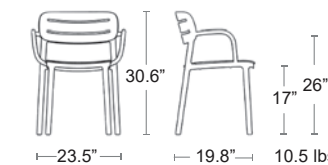

Croisette

Uniformly colored fiberglass and polypropylene with UV additives

LIST: $350 EA. SELL: $230 EA.

Also available Side Chair