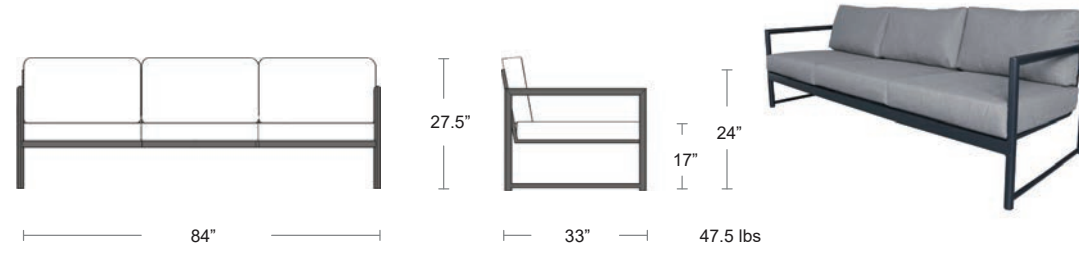

LONG SOFA
SKY LONG
LIST:\$5100 EA.
SELL:\$3315 EA.

RIGHT & LEFT
SKY-02R-02L-14
LIST:\$2550 EA.
SELL:\$1660 EA.

DOUBLE ARMLESS
SKY-02A
LIST:\$2400 EA.
SELL:\$1560 EA.

CORNER
SKY-00C
LIST:\$1680 EA.
SELL:\$1100 EA.

SLIPPER
SKY-00A
LIST:\$1360 EA.
SELL:\$885 EA.

LOUNGE SEATING

VENUS STEEL

Urban Deep Seating Collection

Powder coated, welded Aluminum frame, sling seat and back for added comfort
Includes Sunbelievable cushions, zippered for easy cleaning
Replacement or Custom color cushions available

Module	MSRP	SELL
Sofa 581	\$1440	\$935
Love Seat 582	\$980	\$640
Club Chair 583	\$630	\$410
Long Sofa	\$2110	\$1375
Left or Right	\$1060	\$690
Corner OOC	\$870	\$565
Armless OOA	\$590	\$385

LOUNGE SEATING