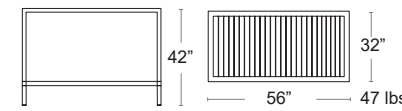

All Aluminum Frame, Powder Coat Finish, Ceramic Tabletop Surface

LIST: \$1590 EA. **SELL: \$1035 EA.**

110CBC-
BLACK

T-110CBC-
WHITE

TABLES: BAR HEIGHT

Cube 140

47752+46952.02

Cube 120