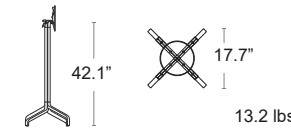

BLACK

BAR HEIGHT BASES

Frasca Tilt Bar

Cast Aluminum,
Powder Coated + Specially Treated for High Salinity Environments
Tilt Top

LIST: \$360 EA. SELL: \$235 EA.

Ibisco Tilt Bar

Cast Aluminum,
Powder Coated + Specially Treated for High Salinity Environments
Tilt Top