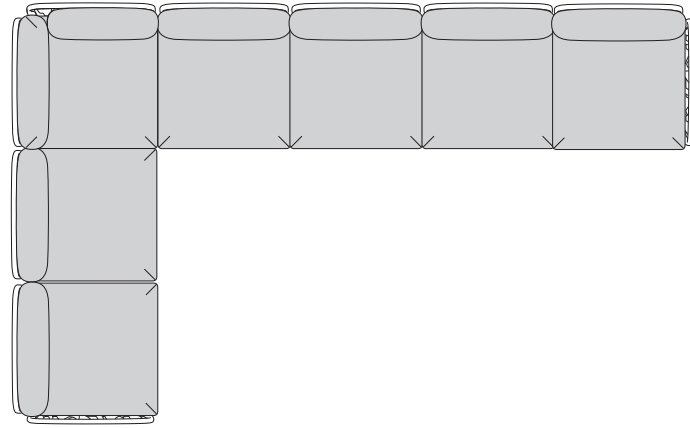

CORNER MODULE
40374 + COLOR CODE
LIST:\$920 EA.
SELL:\$600 EA.

POUF/OTTOMAN
40369 + COLOR CODE
LIST:\$460 EA.
SELL:\$300 EA.

LOUNGE SEATING

Just a few of the nearly endless combinations that Komodo is capable of. Contact BUM for pictures.