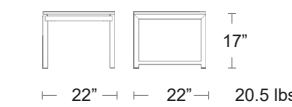

Powder coated, Welded aluminum frame

COFFEE TABLE
URBAN-2448

LIST:\$1200 EA.
SELL:\$780 EA.

SIDE TABLE
URBAN-22SQ

LIST:\$750 EA.
SELL:\$490 EA.

Lakeshore Collection

A classic design made from high density polyethylene (HDPE), Very high impact resistance with a textured finish, UV protected