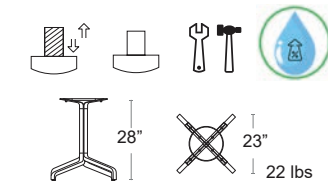

DINING HEIGHT BASES

Refer to Tabletop & Base Fit Guide, Page 102