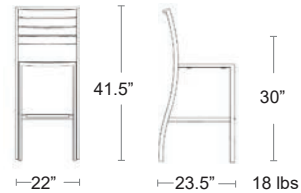

Marco Polywood- LIST: $360 EA.

Armless

SELL: $235 EA.

517B+COLOR CODE