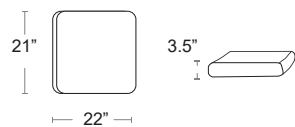

C-BUM-NET-BENCH
+ COLOR CODE
LIST: $280 EA.
SELL: $185 EA.