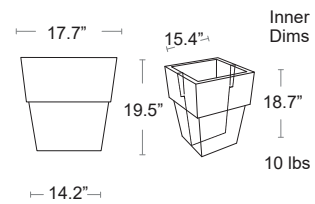

Torre 705

LIST: $320 EA.
SELL: $210 EA.