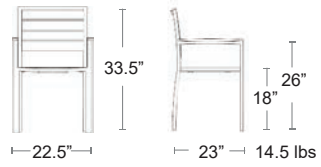

ARMCHAIRS

Marco Polywood

Square tubular aluminum powder coated frame
Polywood Seat & Back

LIST: $320 EA.   **SELL: $210 EA.**