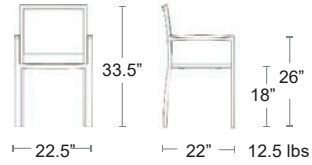

SIDE CHAIRS

Also available
Armchair
Bar Stool, Bench
Tables & Tabletops