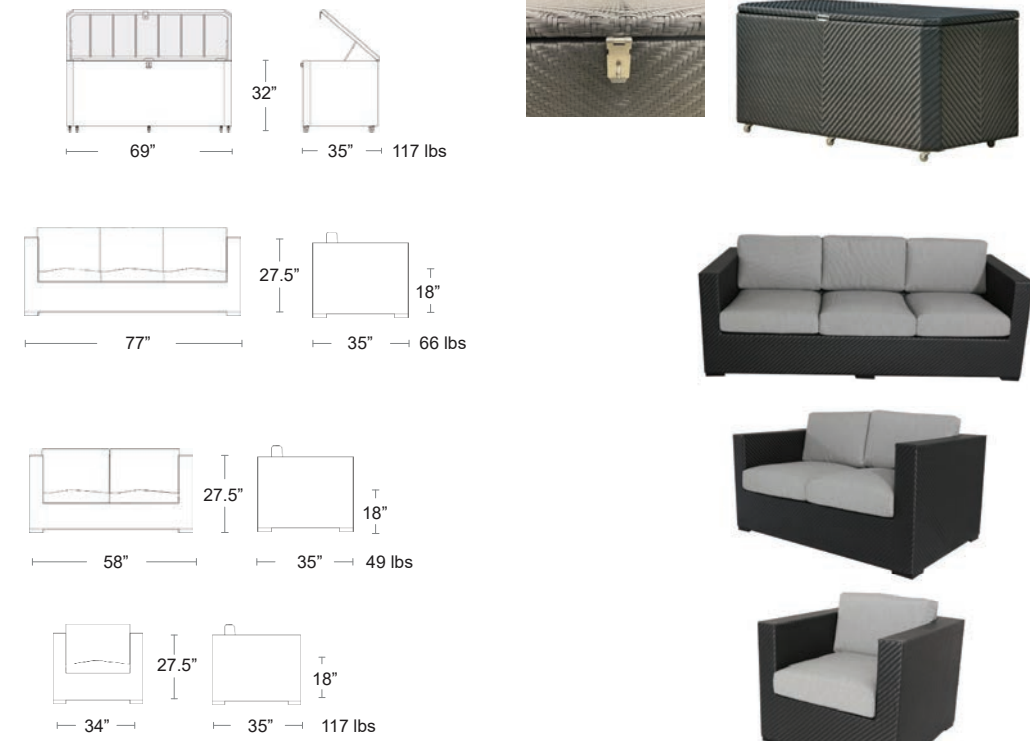

LOUNGE SEATING

Skyline Modular Collection