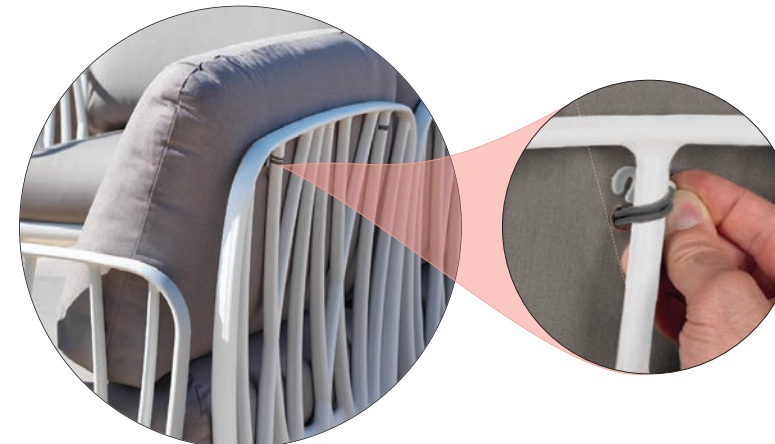

LOUNGE SEATING

Komodo Modular Deep Seating Collection

Komodo is an outdoor seating system of elements that can be connected as you see fit to suit your patio requirements. Uniformly colored fiberglass and polypropylene with UV additives, Perforated seat and back, Matte finish, Non-slip feet, Recyclable

LOUNGE SEATING

2 ARM CHAIR
40371 + COLOR CODE
LIST:$860 EA.
SELL:$560 EA.

END MODULE L or R
40372 + COLOR CODE
LIST:$790 EA.
SELL:$515 EA.

ARMLESS MODULE
40373 + COLOR CODE
LIST:$730 EA.
SELL:$475 EA.

CORNER MODULE
40374 + COLOR CODE
LIST:$920 EA.
SELL:$600 EA.

POUF/OTTOMAN
40369 + COLOR CODE
LIST:$460 EA.
SELL:$300 EA.