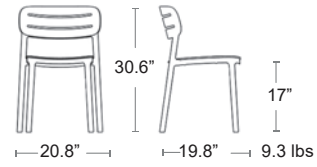

Also available
Armchair