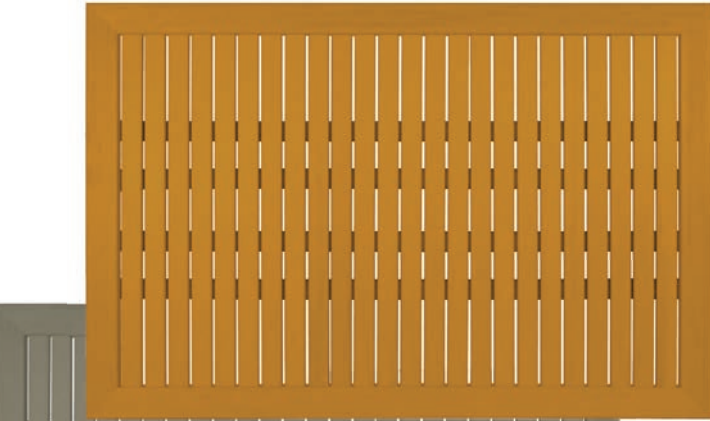

VINTAGE FLEETWOOD

SIZE		WEIGHT	LIST	SELL
48"x32"		31 lbs	\$560	\$365
24"x32"		15 lbs	\$370	\$240
36"		25 lbs	\$430	\$280
32"		22 lbs	\$400	\$260
24"		12 lbs	\$300	\$195

Also available
Armchair, Side Chair,
Bar Stool, Tables

Refer to Tabletop & Base Fit Guide, Page 102

Marco Tabletops

Square tubular aluminum powder coated frame, Polywood tabletop
An extra slat with the umbrella hole is included for tables with that option.

SIZE		WEIGHT	LIST	SELL
48"x32"		36 lbs	\$530	\$345
24"x32"		17 lbs	\$270	\$175
36"		20 lbs	\$460	\$300
36" SQ		32 lbs	\$440	\$290
32" SQ		23 lbs	\$350	\$230
24" SQ		13 lbs	\$250	\$165