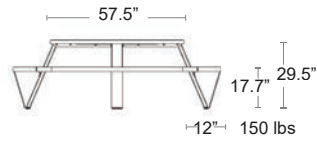

LIST: \$170 EA. SELL: \$110 EA.

TERRA
40358.44

BASALTO
40358.27

CACTUS
40358.25

GESSO
40358.29

TABLES: DINING HEIGHT

Marco Polywood Round Cluster Seat

Round tubular steel powder coated frame Polywood and Aluminum Seats and Tabletop, Seats 8, No umbrella base required

LIST: \$3100 EA. SELL: \$2020 EA.

CS-760-PW-GA

TABLES: DINING HEIGHT

Also available
Armchair, Side Chair
Bar Stools, Tabletops

Cluster 4 Seat

LIST: \$2500 EA. SELL: \$1625 EA.

CS-7114-PW-GA

Marco Polywood Cluster Seat Tables