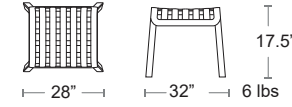

LOUNGE SEATING

Poggio Stool/Footrest

40298 + COLOR CODE