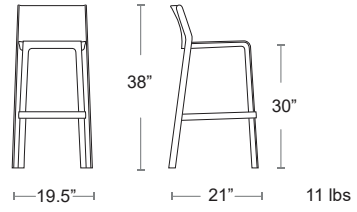

202540603

BAR STOOLS

Trill Bar

Uniformly colored fiberglass and polypropylene with UV additives, Matte finish, Non-slip feet, Recyclable resin

LIST: \$190 EA. SELL: **\$125 EA.**

ANTRACITE
40350.02

BIANCO
40350.00