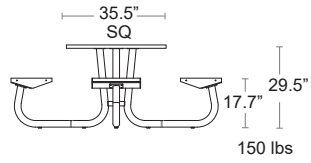

LIST: \$3100 EA. SELL: \$2020 EA.

CS-760-PW-GA

TABLES: DINING HEIGHT

Also available
Armchair, Side Chair
Bar Stools, Tabletops

Cluster 4 Seat

LIST: \$2500 EA. SELL: \$1625 EA.

CS-7114-PW-GA

Marco Polywood Cluster Seat Tables