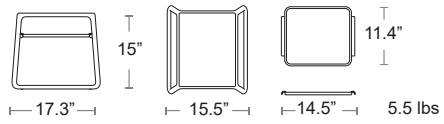

TABACCO
40042.53

Replacement Foot

\$5/SET
OF 4

202540603

LOUNGE TABLES

Pop

Resin and fiberglass, UV protected, shelf included

LIST: \$105 EA. SELL: **\$70 EA.**