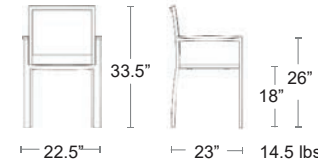

ARMCHAIRS

Also available
Side Chair, Bench,
Bar Stool, Tables
& Tabletops