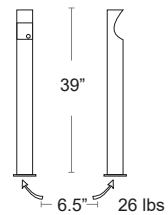

Wall Mount Ashtray

UVC2

Galvanized steel and stainless steel top
Locking system, Wall mount

LIST: $670 EA.

SELL: $435 EA.