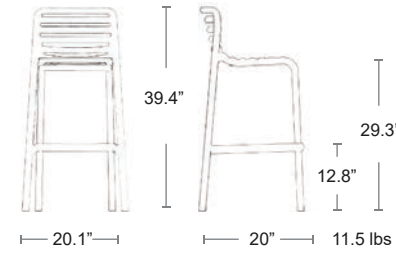

BAR STOOLS

Doga Bar

Uniformly colored fiberglass and polypropylene with UV additives, Matte finish, Non-slip feet, Recyclable

LIST: $200 EA.   SELL: **$130 EA.**

ANTRACITE
40348.02

BIANCO
40348.00

MARSALA
40348.21

PERA
40348.18

AGAVE
40348.16

Also available in Armchair, Side Chair, & Lounge

SPECIAL ORDER