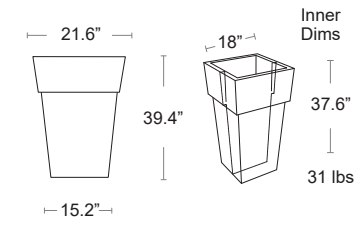

PLANTERS

Torre Planters

LLDPE (linear low-density polyethylene) achieved by rotational molding. UV protection. 100% recyclable, High degree of mechanical strength and resistance to impacts, Lacquered finish Resistant to temperatures, minus 35°C plus 80°C.

Torre 755