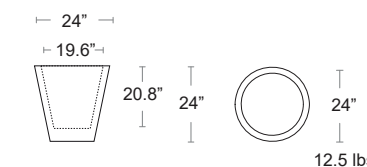

Newpot 50

NEWPOT 70 + COLOR

LIST: $780 EA.
SELL: $510 EA.

Newpot 60