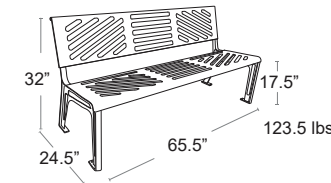

COMPLEMENTS

Also available
Litter Bin