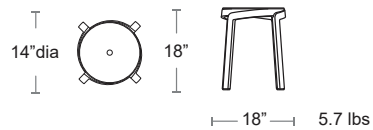

LIST: \$180 EA. SELL: \$120 EA.

RED
VARIA-
04RED

WHITE
VARIA-
01WHITE

ANTRACITE
VARIA-
22ANTRACITE

WARM GREY
VARIA-
17WARM GREY

regeneration
REGENERATING PLASTIC PROGRAMME

Also available
Side Chair, Tables
Planters