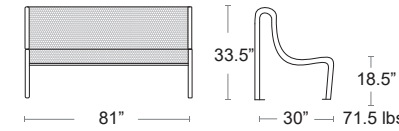

LIST: \$670 EA.

SELL: \$435 EA.

GLOSSY GREY BROWN
RAL 8019

COMPLEMENTS

Valles Collection

Tubular steel frame, Perforated steel mesh seat and back,
Electro galvanized steel with powder coat finish
Can be bolted down, Hardware not included