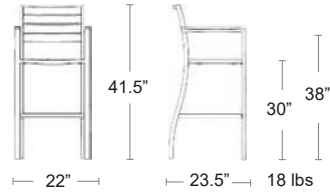

SILVER/TEAK
ITEM CODE -PW-TS

Marco Polywood- LIST: $440 EA.

Arm

SELL: $290 EA.

516B+COLOR CODE