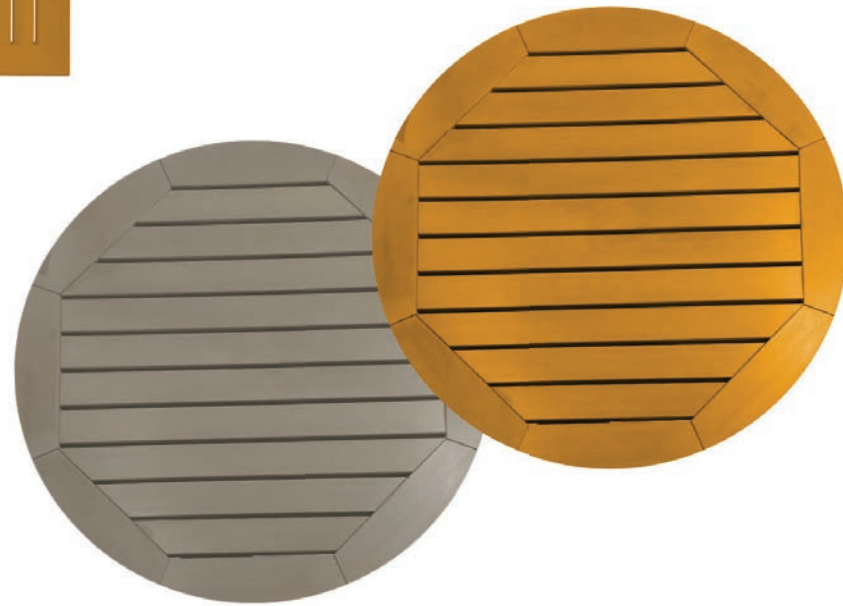

VINTAGE FLEETWOOD

SIZE		WEIGHT	LIST	SELL
48"x32"		31 lbs	\$560	\$365
24"x32"		15 lbs	\$370	\$240
36"		25 lbs	\$430	\$280
32"		22 lbs	\$400	\$260
24"		12 lbs	\$300	\$195

Also available
Armchair, Side Chair,
Bar Stool, Tables

Refer to Tabletop & Base Fit Guide, Page 102

Marco Tabletops

Square tubular aluminum powder coated frame, Polywood tabletop
An extra slat with the umbrella hole is included for tables with that option.

SIZE		WEIGHT	LIST	SELL
48"x32"		36 lbs	\$530	\$345
24"x32"		17 lbs	\$270	\$175
36"		20 lbs	\$460	\$300
36" SQ		32 lbs	\$440	\$290
32" SQ		23 lbs	\$350	\$230
24" SQ		13 lbs	\$250	\$165