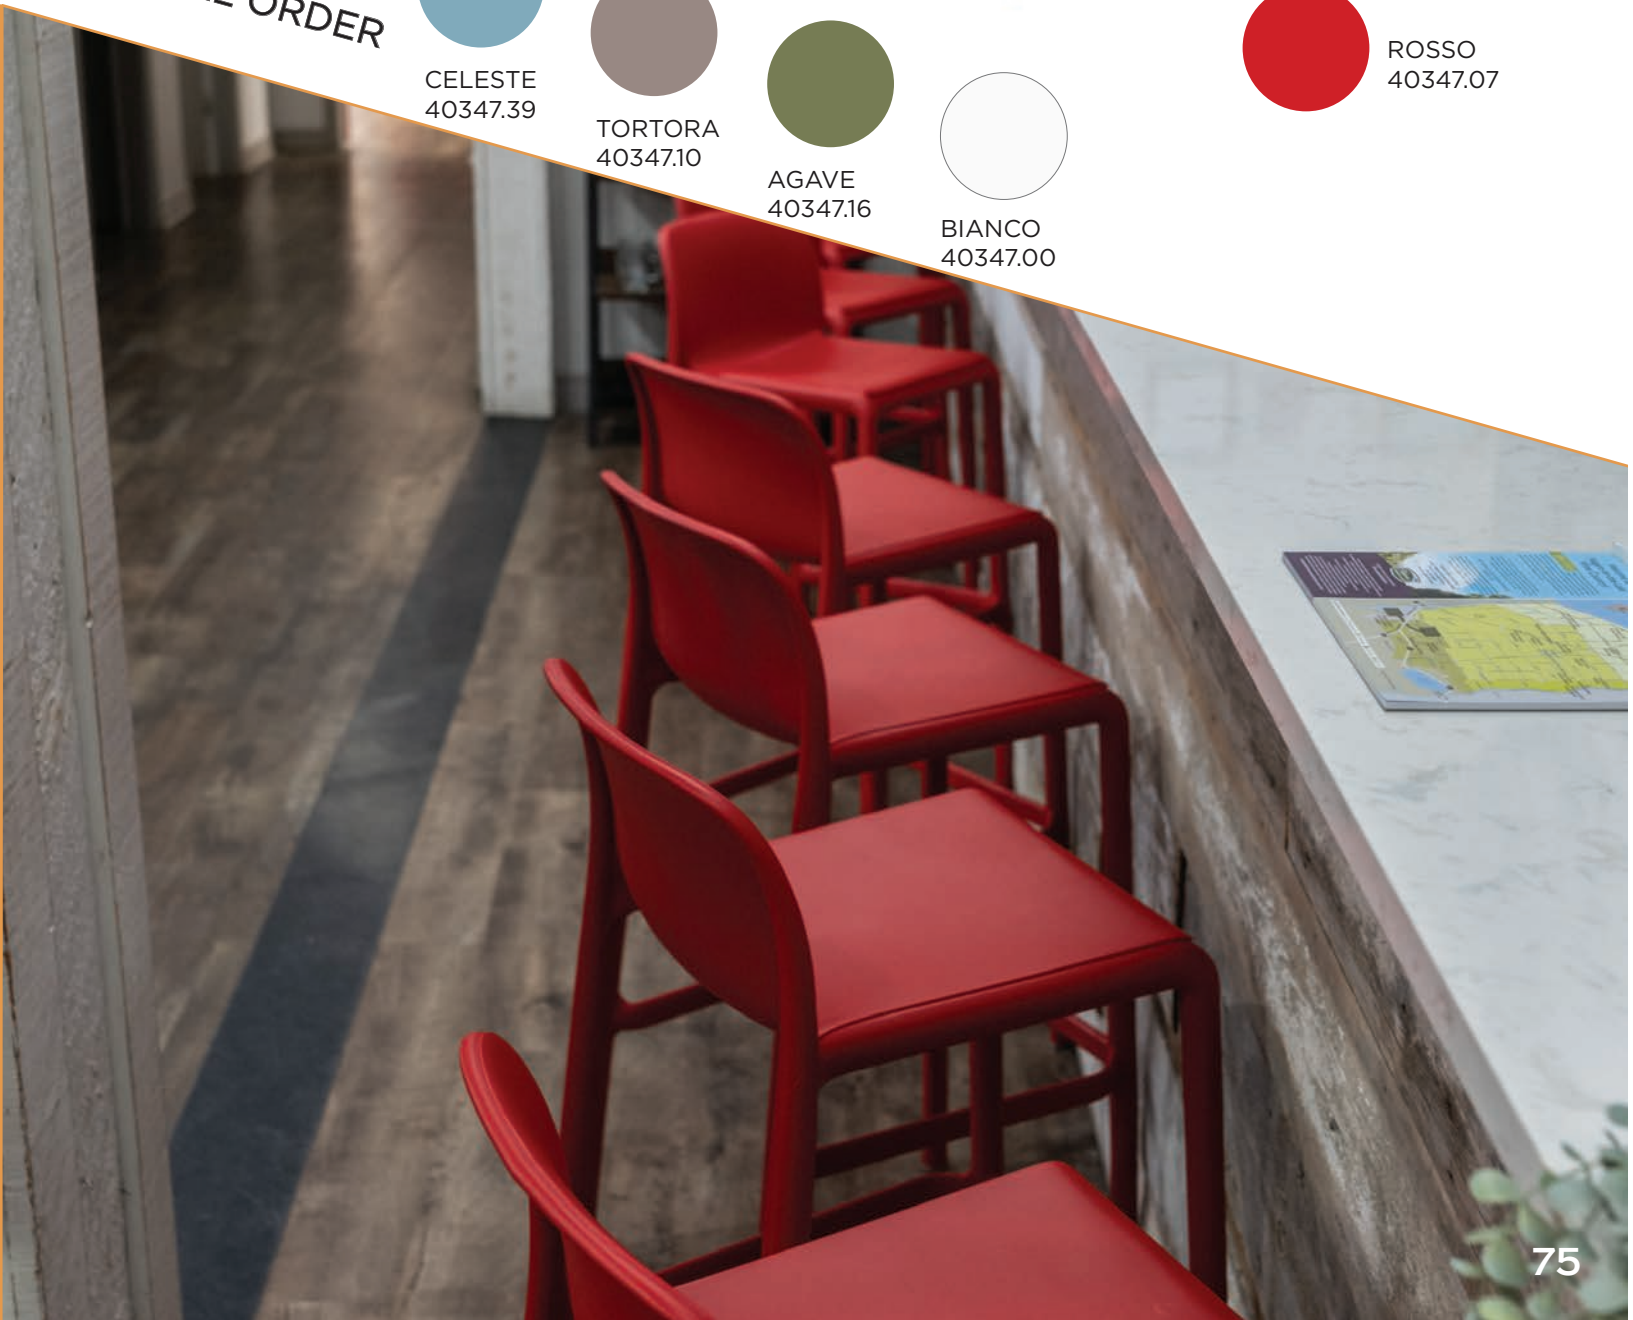

BAR STOOLS

Also available
Arm Chair, Side Chair

ANTRACITE
40345.02

ROSSO
40345.07

TORTORA
40345.10

Lido Mini

Uniformly colored fiberglass and polypropylene with UV additives,
Perforated seat and back, Matte finish, Non-slip feet, Recyclable

LIST: $180 EA.   SELL: $115 EA.

SPECIAL ORDER

BIANCO
40345.00

AGAVE
40345.16

CELESTE
40345.39

BAR STOOLS

Also available
Arm Chair, Side Chair

SPECIAL ORDER

CELESTE
40347.39

TORTORA
40347.10

AGAVE
40347.16

BIANCO
40347.00

Faro Mini

Uniformly colored fiberglass and polypropylene with UV additives,
Solid seat and back, Matte finish, Non-slip feet, Recyclable

LIST: $180 EA.   SELL: $115 EA.

ANTRACITE
40347.02

ROSSO
40347.07