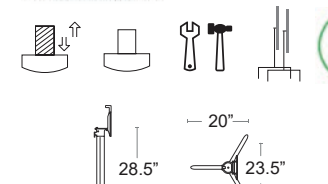

Scudo Tilt Double Dining

Cast Aluminum,
Powder Coated + Specially Treated for High Salinity Environments,
Tilt top

LIST: $470 EA. **SELL: $305 EA.**