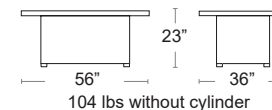

LIST: \$3500 EA. SELL: \$2275 EA.

NP-GPFCCN36

RECTANGLE
RUSTIC BRONZE
NP-STTR1-BZ-SET

SQUARE
RUSTIC BRONZE
NP-STTR2-BZ-SET

St Tropez

Rectangular and Square Linear Design Patio Flame Tables All aluminum construction, Propane tank can be hidden inside the table Stylish glass ember bed, Easy start electronic ignition, 60,000 BTU of Heat Thermo-couple valve shuts off gas supply if flame is extinguished Stainless steel 10"x 30" pan burner