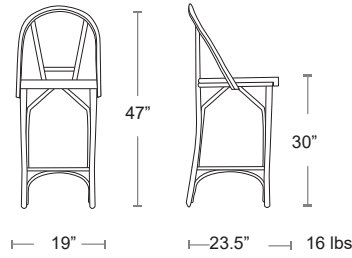

LIST: 400 EA. SELL: \$260 EA.

Also available
Side Chair

ANTRACITE/TEAK
AC3531N17RAT

BAR STOOLS

Also available
Armchair,
Side Chair

Marco Polywood Bar - Arm & Armless

Square tubular aluminum powder coated frame,
Polywood Seat, Back & Armrests