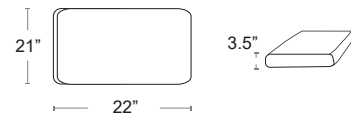

LOUNGE CUSHIONS

In Stock Cushions

Made in North America, Sunbrella 100% Solution dyed acrylic
Custom Sunbrella colors available for a 25% Surcharge

Net Cushion

available for Net Relax & Net Bench
Zippered removable cover, washable

C-BUM-NET-RELAX
+ COLOR CODE
LIST: $150 EA.
SELL: $100 EA.

C-BUM-NET-BENCH
+ COLOR CODE
LIST: $280 EA.
SELL: $185 EA.

Doga Cushion

available for Doga Relax,
Zippered removable cover, washable, with Velcro ties

C-BUM-DOGA-RELAX
+ COLOR CODE
LIST: $200 EA.
SELL: $150 EA.

Custom Cushions & Special Orders

We can make cushions for all the chairs and stools we
Sell in available Sunbrella® Fabric

We have swatches and samples of Special Order colors
and fabrics.

Contact BUM for samples and pricing
samplerrequest@bumoutdoor.ca

LOUNGE CUSHIONS

MADE IN NORTH AMERICA

Throw Pillows

Sunbrella 100% Solution Dyed acrylic, Washable zippered removable cover
Complements the Net and Deep Seating lounge collections
Custom Sunbrella cushions available for a 25% surcharge, expect 3 weeks for delivery