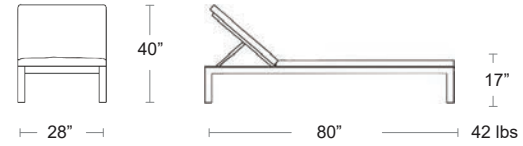

LIST:\$2800 EA. SELL:\$1820 EA.

REPLACEMENT CUSHIONS

Module	MSRP	SELL
Chaise Lounger	\$1180	\$770

SUN LOUNGER
SKY-515

VENUS DOLPHIN

City View Chaise Lounger

Powder coated, welded Aluminum frame, sling seat and back for added comfort
Includes Sunbelievable cushions, zippered for easy cleaning