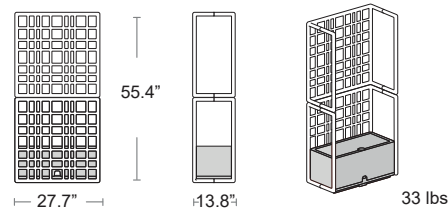

LIST: $460 EA.
SELL: $300 EA.