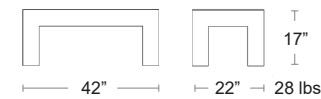

Skyline Tables

All weather wicker fish bone weave, Powder coated aluminum frame
Frosted glass top

COFFE TABLE
SKY-4222C