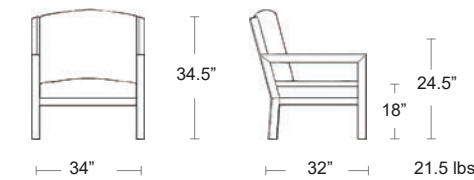

CLUB CHAIR
CITY-583
LIST:$1450 EA.
SELL:**$945 EA.**