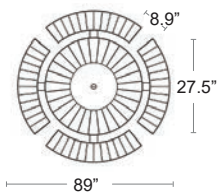

LIST: \$170 EA. SELL: \$110 EA.

TERRA
40358.44

BASALTO
40358.27

CACTUS
40358.25

GESSO
40358.29

TABLES: DINING HEIGHT

Marco Polywood Round Cluster Seat

Round tubular steel powder coated frame Polywood and Aluminum Seats and Tabletop, Seats 8, No umbrella base required

LIST: \$3100 EA. SELL: \$2020 EA.

CS-760-PW-GA

TABLES: DINING HEIGHT

Also available
Armchair, Side Chair
Bar Stools, Tabletops

Cluster 4 Seat

LIST: \$2500 EA. SELL: \$1625 EA.

CS-7114-PW-GA

Marco Polywood Cluster Seat Tables