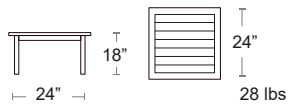

LIST: $1000 EA.
SELL: $650 EA.

Side Table
BUM-TEAK.SIDE