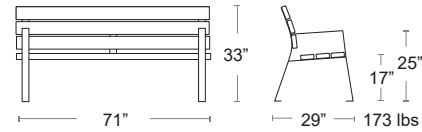

COMPLEMENTS

Ecosens Bench

Steel frame with Ferrus treatment,
Silver polyester powder coated finish
100% Recycled poly plank seat and back.
Can be bolted down, Hardware not included

LIST: $3000 EA.   SELL: $1950 EA.

Also available
Litter Bin

RECYCLED POLY & SILVER RAL 9006
U362