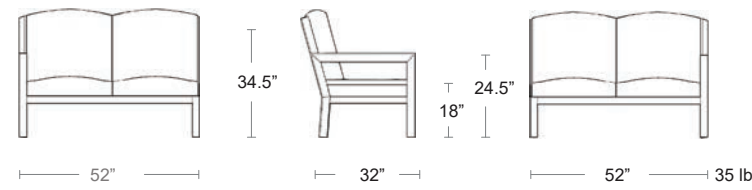

RIGHT & LEFT
CITY-02R-02L
LIST:$2090 EA.
SELL:**$1360 EA.**