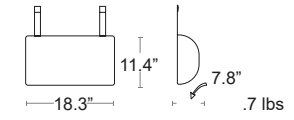

LOUNGE SEATING

Net Lounge

Uniformly colored fiberglass and polypropylene with UV additives, Matte finish, Non-slip feet, Recyclable resin.

LIST: $330 EA.   SELL: $215 EA.

Replacement Feet

**$5/SET
OF 4**

Headrest Cushion

With adjustable straps. Washable on delicate setting. 100% yarn dyed acrylic UV treated, dirt repellent, Mold resistant

**LIST: $70 EA.
SELL: $45 EA.**