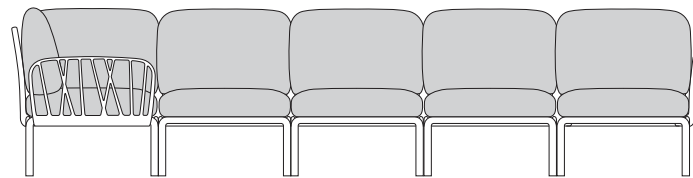

CORNER MODULE
40374 + COLOR CODE
LIST:\$920 EA.
SELL:\$600 EA.

POUF/OTTOMAN
40369 + COLOR CODE
LIST:\$460 EA.
SELL:\$300 EA.

LOUNGE SEATING

Just a few of the nearly endless combinations that Komodo is capable of. Contact BUM for pictures.