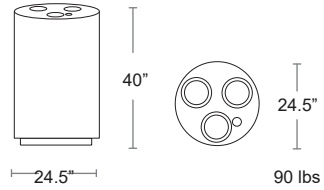

COMPLEMENTS

Doria Litter Bin

Steel E-plated powder coat finish with Ashtray/Snuffer
3 different 20 gallon compartments,
Can be bolted down, Hardware not included

LIST: $5200 EA.   SELL: $3380 EA.