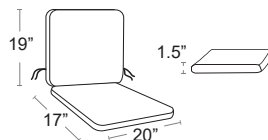

Doga Cushion

available for Doga Relax,
Zippered removable cover, washable, with Velcro ties

C-BUM-DOGA-RELAX
+ COLOR CODE
LIST: $200 EA.
SELL: $150 EA.

Custom Cushions & Special Orders

We can make cushions for all the chairs and stools we
Sell in available Sunbrella® Fabric

We have swatches and samples of Special Order colors
and fabrics.

Contact BUM for samples and pricing
samplerrequest@bumoutdoor.ca