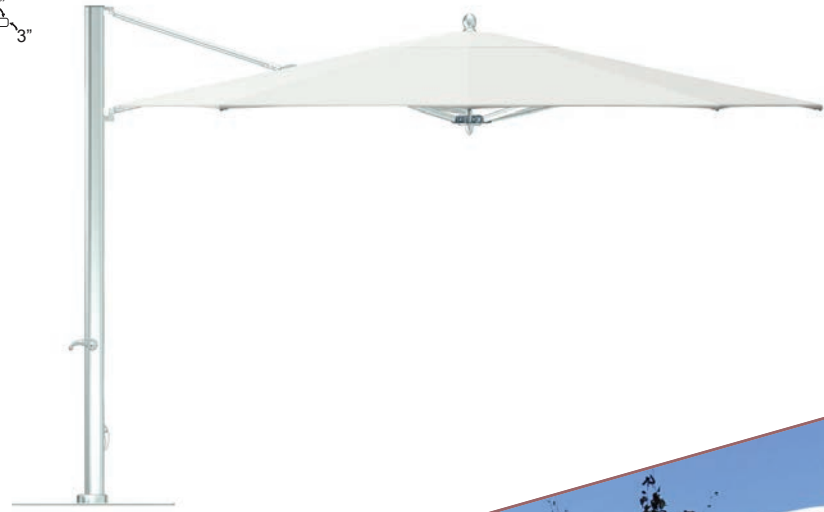

SHADE

Ocean Master MAX - Cantilever 10' Square

Polished aluminum frame, Offset pole, Single vent, Market cut canopy, Sunbrella Marine Grade fabric
Crank telescoping lift system, All parts are replaceable

CONTACT BUM FOR PRICING