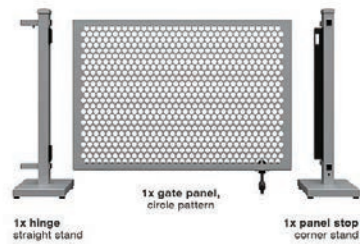

Gate Set
P223A-PLUS2-001
LIST: \$3140 EA.
SELL: \$2040 EA.

BLACK RAL9017
WHITE RAL9003
GREY RAL7040
SAND RAL1001

Enclosures

The panels and stands connect quickly and easily with spring push-buttons. Temporary or permanent, bases come with bolt hole knock-outs that can be removed and used to bolt the partitions into the ground. Panels are fabricated from heavy gauge perforated aluminum. Posts are heavy gauge aluminum and stainless steel bases, with leveling legs for uneven ground. All components are powder coated and rust proofed.