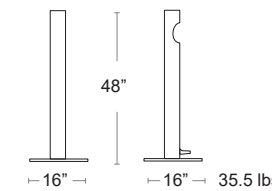

COMPLEMENTS

Doria Litter Bin

Steel E-plated powder coat finish with Ashtray/Snuffer
3 different 20 gallon compartments,
Can be bolted down, Hardware not included

LIST: $5200 EA.   SELL: $3380 EA.

BLACK OXIRON/STAINLESS STEEL
U686

COMPLEMENTS

Deployee Litter Bin

Steel top and bottom, Mesh steel sides,
E-plated powder coat finish 37 gallon capacity
Can be bolted down, Hardware not included

LIST: $3000 EA.   SELL: $1950 EA.

JET BLACK/ALUMINUM
U638

Dara Litter Bin Large

Steel 51 gallon capacity, with Ashtray/Snuffer
Can be bolted down, Hardware not included

LIST: $4800 EA.   SELL: $3120 EA.

STEEL GREY
U694L

Dara Litter Bin Small

Steel 25 gallon capacity, with Ashtray/Snuffer
Can be bolted down, Hardware not included

LIST: $2400 EA.   SELL: $1560 EA.

STEEL GREY
U694S

Ecosens Litter Bin

Steel frame with Ferrus treatment, Lockable, Silver polyester powder coated finish, 100% Recycled poly planks front and back, 2 compartments 20 gallons each, Can be bolted down hardware not included

LIST: $3880 EA.   SELL: $2525 EA.

Also available
Bench

RECYCLED POLY & SILVER RAL 9006
U662

Hand Sanitizer Dispenser

Steel construction, Hands free foot pump, Holds 1.3 gallons
Can be bolted down, Hardware not included

LIST: $1500 EA.   SELL: $975 EA.

TEXTURED STEEL GREY
UV4

Dado Litter Bin

Steel E Coated powder coat finish, includes Rubbermaid Liner
Can be bolted down, Hardware not included

LIST: $3450 EA.   SELL: $2250 EA.

IRON
E866-22

BLACK
E866-24

BRONZE
E866-41

Hand Sanitizer Dispenser

Steel construction, Hands free foot pump, Holds 33 oz.
Can be bolted down, Hardware not included

LIST: $600 EA.   SELL: $390 EA.

SILVER RAL 9006
UV1