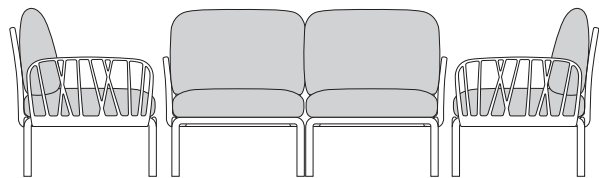

CORNER MODULE
40374 + COLOR CODE
LIST:\$920 EA.
SELL:\$600 EA.

POUF/OTTOMAN
40369 + COLOR CODE
LIST:\$460 EA.
SELL:\$300 EA.

LOUNGE SEATING

Just a few of the nearly endless combinations that Komodo is capable of. Contact BUM for pictures.