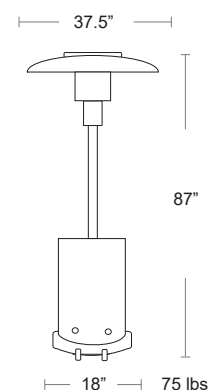

Tower Heater

Quartz Tube Tower Heater made to withstand all commercial applications, its strengthened stainless steel (304) construction provides the durability needed all year round.
42,000 BTUH
Heat range of up to 10 ' diameter, Piezo Push - button ignition
Variable gas control valve, Standard 20 Lb and 30 Lb propane tank compatible
304 stainless steel body, wire mesh and hardware
Fused tempered quartz glass, Aluminum Frame
Larger steel reflector,
Flame height adjustment control knob
Wheels designed for easy mobility
Propane tank not included

LIST: $2550 EA.   SELL: $1660 EA.

Comfort Plus Infrared Heater

Provides up to 64 square feet of radiant warmth ,
Its advanced heating technology is designed to warm people and objects without heating the air in between,
90% efficiency in converting energy into directional, virtually wind-proof heat.
Weatherproof, stainless steel construction, can be left outside year-round
Operate safely in all weather conditions, cETLus certified

SUITABLE FOR WALL OR CEILING MOUNTING,
REMOTE CONTROL INCLUDED WITH ALL MODELS
BATTERIES NOT INCLUDED

3000W BLACK - 208/240V - WALL/CEILING MOUNT
F-CF15120B

**LIST: $1200 EA.
SELL: $780 EA.**

Commercial Patio Heater

Heavy duty stainless steel body, Weather resistant,
Holds 20 or 30lb propane tanks
10+ Hours of burn time on High
Wheel kit included
Hose and regulator included
Easy on/off tank access
High output and fuel efficient burner
45,000 BTUH
Propane tank not included

LIST: $1270 EA.   SELL: $825 EA.

1500W BLACK - 120V WALL/CEILING MOUNT
F-CF30240B

**LIST: $980 EA.
SELL: $640 EA.**