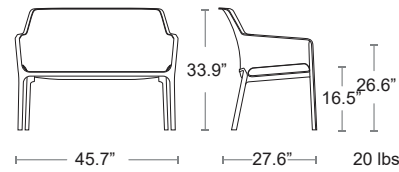

LOUNGE SEATING

Net Bench

Uniformly colored fiberglass and polypropylene with UV additives, Matte finish, Non-slip feet, Recyclable resin. See in stock cushions Page 138

LIST: $360 EA.   SELL: **$235 EA.**