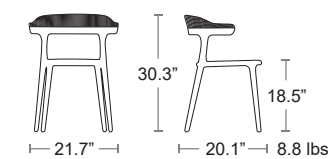

ANTRACITE / SMOKE
LUNA-22-38