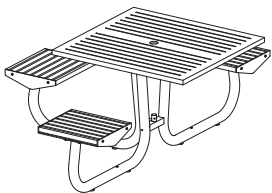

LIST: \$170 EA. SELL: \$110 EA.

TERRA
40358.44

BASALTO
40358.27

CACTUS
40358.25

GESSO
40358.29

TABLES: DINING HEIGHT

Marco Polywood Round Cluster Seat

Round tubular steel powder coated frame Polywood and Aluminum Seats and Tabletop, Seats 8, No umbrella base required

LIST: \$3100 EA. SELL: \$2020 EA.

CS-760-PW-GA

TABLES: DINING HEIGHT

Also available
Armchair, Side Chair
Bar Stools, Tabletops

Cluster 4 Seat

LIST: \$2500 EA. SELL: \$1625 EA.

CS-7114-PW-GA

Marco Polywood Cluster Seat Tables