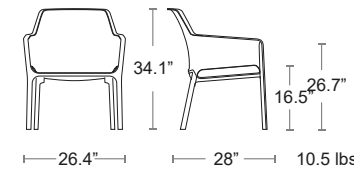

LOUNGE SEATING

Net Relax

Uniformly colored fiberglass and polypropylene with UV additives, Matte finish, Non-slip feet, Recyclable resin. See in stock cushions Page 138

LIST: $210 EA.   SELL: **$140 EA.**