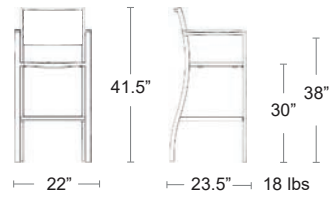

Marco Sling - Arm

516B + COLOR CODE