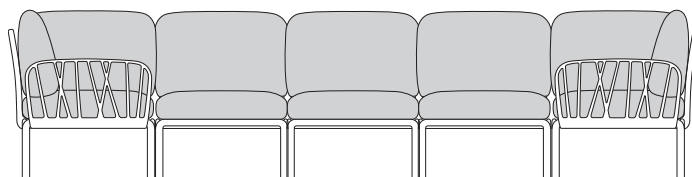

CORNER MODULE
40374 + COLOR CODE
LIST:\$920 EA.
SELL:\$600 EA.

POUF/OTTOMAN
40369 + COLOR CODE
LIST:\$460 EA.
SELL:\$300 EA.

LOUNGE SEATING

Just a few of the nearly endless combinations that Komodo is capable of. Contact BUM for pictures.