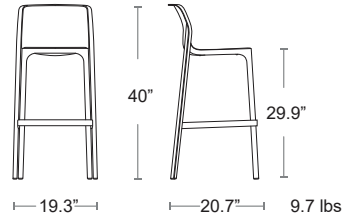

BAR STOOLS

Net Bar

Uniformly colored fiberglass and polypropylene with UV additives, Matte finish, Non-slip feet, Recyclable.

LIST: $200 EA.   SELL: $130 EA.