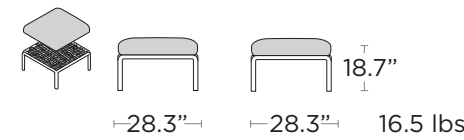

LOUNGE SEATING

Komodo Modular Deep Seating Collection

Komodo is an outdoor seating system of elements that can be connected as you see fit to suit your patio requirements. Uniformly colored fiberglass and polypropylene with UV additives, Perforated seat and back, Matte finish, Non-slip feet, Recyclable

LOUNGE SEATING

2 ARM CHAIR
40371 + COLOR CODE
LIST:$860 EA.
SELL:$560 EA.

END MODULE L or R
40372 + COLOR CODE
LIST:$790 EA.
SELL:$515 EA.

ARMLESS MODULE
40373 + COLOR CODE
LIST:$730 EA.
SELL:$475 EA.

CORNER MODULE
40374 + COLOR CODE
LIST:$920 EA.
SELL:$600 EA.

POUF/OTTOMAN
40369 + COLOR CODE
LIST:$460 EA.
SELL:$300 EA.