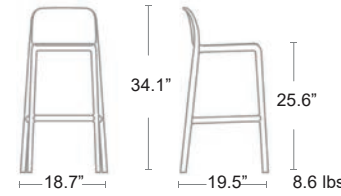

SPECIAL ORDER

 BIANCO
40345.00

 AGAVE
40345.16

 CELESTE
40345.39

BAR STOOLS

Also available
Arm Chair, Side Chair

SPECIAL ORDER

 CELESTE
40347.39