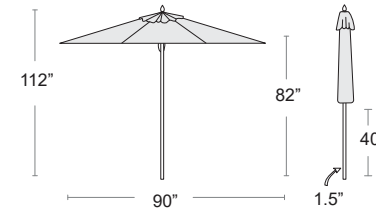

SHADE

Oasis 7.5' Square

Recasens Recacril 9 oz Marine Grade Solution Dyed Acrylic Fabric, Brushed aluminum frame with single wind vent, 2 piece center pole, Stainless steel hardware, Manual lift with pin

LIST: $1020 EA. **SELL: $660 EA.**