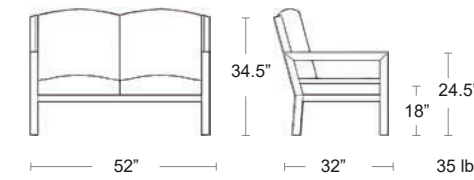

LOVE SEAT
CITY-582
LIST:$2240 EA.
SELL:**$1460 EA.**