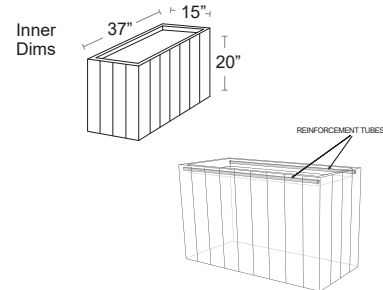

PLANTERS

Lluna Planters

LLDPE (linear low-density polyethylene) achieved by rotational molding. UV protection. 100% recyclable, High degree of mechanical strength and resistance to impacts, Lacquered finish, Resistant to temperatures, - 35°C - 80°C.

Lluna 110

LIST: $1360 EA.
SELL: $885 EA.

Lluna Nova

LIST: $1170 EA.
SELL: $760 EA.

PLANTERS

Wall High

LLDPE (linear low-density polyethylene) achieved by rotational molding. UV protection. 100% recyclable, High degree of mechanical strength and resistance to impacts, Matte finish

LIST: $860 EA. SELL: $560 EA.

Fence

LLDPE (linear low-density polyethylene) achieved by rotational molding. UV protection. 100% recyclable, With galvanized steel reinforcement High degree of mechanical strength and resistance to impacts, Matte finish Resistant to temperatures, - 35°C - 80°C.

Fence Large

LIST: $1000 EA. SELL: $650 EA.

Fence Small

LIST: $370 EA. SELL: $240 EA.