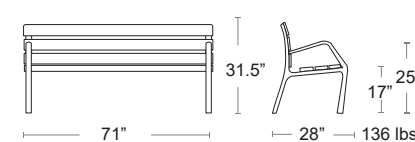

LIST: \$2900 EA. SELL: \$1885 EA.

STEEL GREY
U397M

Citizen Bench

Cast iron frame and legs, Tropical wood slats
Can be bolted down, Hardware not included

LIST: \$3000 EA. SELL: \$1950 EA.

TEXTURED CORTEN & TROPICAL WOOD
(CORTEN STAIN)
U301