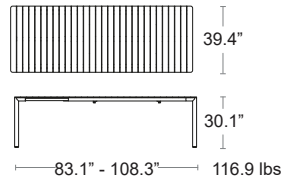

ANTRACITE
49652.02