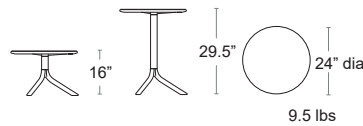

Spritz Table Dining & Lounge Height

Solid resin and fiberglass top with center column and three spokes, UV Protected, Removable stem for height variations

LIST: $180 EA.   SELL: $120 EA.

DINING