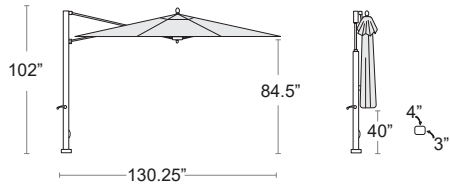

SHADE

Ocean Master MAX - Cantilever 10' Square

Polished aluminum frame, Offset pole, Single vent, Market cut canopy, Sunbrella Marine Grade fabric
Crank telescoping lift system, All parts are replaceable

CONTACT BUM FOR PRICING