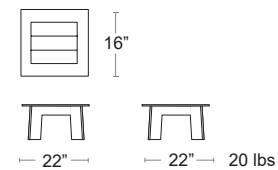

LIST: $760 EA.
SELL: $495 EA.

LIST: $570 EA.
SELL: $370 EA.