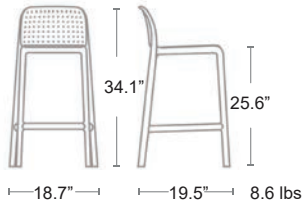

BAR STOOLS

Also available
Arm Chair, Side Chair