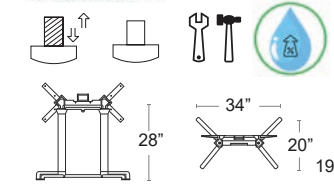

Ibisco Tilt Dining

Cast Aluminum,
Powder Coated + Specially Treated for High Salinity Environments,
Tilt top

LIST: $300 EA. **SELL: $195 EA.**