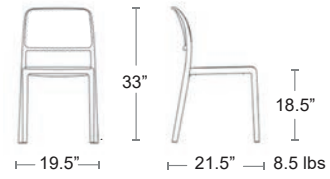

SIDE CHAIRS

Riva

Uniformly colored fiberglass and polypropylene with UV additives, Matte finish, Non-slip feet, Recyclable
See in stock cushions, Page 55

LIST: $140 EA.   SELL: $90 EA.