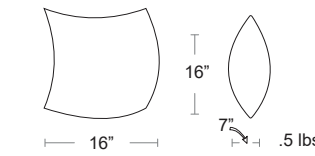

Contact BUM for samples and pricing
samplerrequest@bumoutdoor.ca

LOUNGE CUSHIONS

MADE IN NORTH AMERICA

Throw Pillows

Sunbrella 100% Solution Dyed acrylic, Washable zippered removable cover
Complements the Net and Deep Seating lounge collections
Custom Sunbrella cushions available for a 25% surcharge, expect 3 weeks for delivery