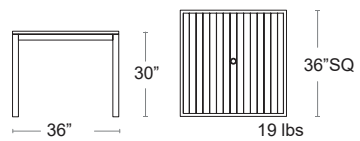

LIST: $550 EA.
SELL: $360 EA.

Marco 36" Square
DT516-36S + COLOR CODE

LIST: $740 EA.
SELL: $480 EA.

Marco 32" Square
DT516-32S + COLOR CODE