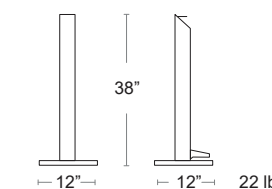

Hand Sanitizer Dispenser

Steel construction, Hands free foot pump, Holds 33 oz.
Can be bolted down, Hardware not included

LIST: $600 EA.   SELL: $390 EA.