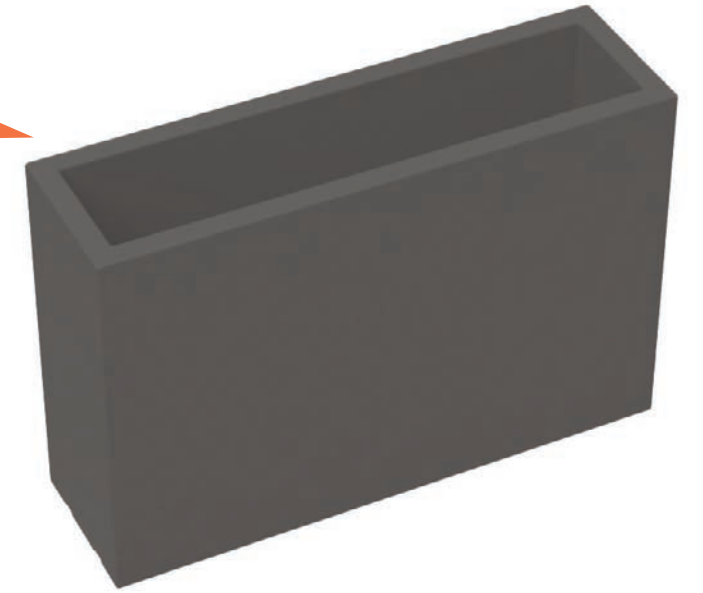

PLANTERS

Lluna Planters

LLDPE (linear low-density polyethylene) achieved by rotational molding. UV protection. 100% recyclable, High degree of mechanical strength and resistance to impacts, Lacquered finish, Resistant to temperatures, - 35°C - 80°C.

Lluna 110

LIST: $1360 EA.
SELL: $885 EA.

Lluna Nova

LIST: $1170 EA.
SELL: $760 EA.

PLANTERS

Wall High

LLDPE (linear low-density polyethylene) achieved by rotational molding. UV protection. 100% recyclable, High degree of mechanical strength and resistance to impacts, Matte finish

LIST: $860 EA. SELL: $560 EA.

Fence

LLDPE (linear low-density polyethylene) achieved by rotational molding. UV protection. 100% recyclable, With galvanized steel reinforcement High degree of mechanical strength and resistance to impacts, Matte finish Resistant to temperatures, - 35°C - 80°C.

Fence Large

LIST: $1000 EA. SELL: $650 EA.

Fence Small

LIST: $370 EA. SELL: $240 EA.