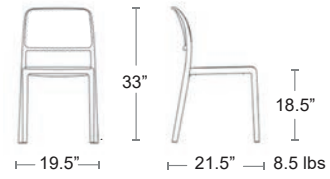

Replacement Feet

\$5/SET
OF 4

202420603

SIDE CHAIRS

Bora

Uniformly colored fiberglass and polypropylene with UV additives, Matte finish, Non-slip feet, Recyclable
See in stock cushions, Page 55

LIST: \$140 EA. SELL: \$90 EA.