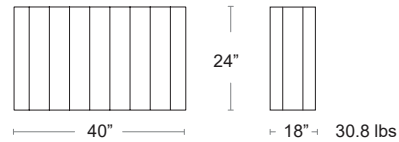

PLANTERS

Lluna Planters

LLDPE (linear low-density polyethylene) achieved by rotational molding. UV protection. 100% recyclable, High degree of mechanical strength and resistance to impacts, Lacquered finish, Resistant to temperatures, - 35°C - 80°C.

Lluna 110

LIST: $1360 EA.
SELL: $885 EA.

Lluna Nova

LIST: $1170 EA.
SELL: $760 EA.

PLANTERS

Wall High

LLDPE (linear low-density polyethylene) achieved by rotational molding. UV protection. 100% recyclable, High degree of mechanical strength and resistance to impacts, Matte finish

LIST: $860 EA. SELL: $560 EA.

Fence

LLDPE (linear low-density polyethylene) achieved by rotational molding. UV protection. 100% recyclable, With galvanized steel reinforcement High degree of mechanical strength and resistance to impacts, Matte finish Resistant to temperatures, - 35°C - 80°C.

Fence Large

LIST: $1000 EA. SELL: $650 EA.

Fence Small

LIST: $370 EA. SELL: $240 EA.