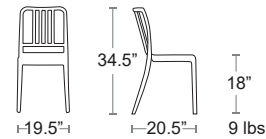

SIDE CHAIRS