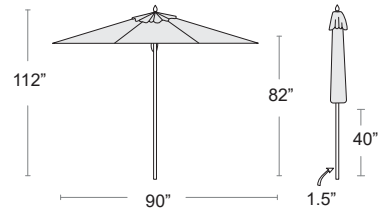

SHADE

Oasis 9' Octagon

Recasens Recacril 9 oz Marine Grade Solution Dyed Acrylic Fabric, Brushed aluminum frame with single wind vent, 2 piece center pole, Stainless steel hardware, Manual lift with pin

LIST: $980 EA.   SELL: $640 EA.

SPECIAL ORDER

CUSTOM COLOR FABRIC

info@bumoutdoor.com for options

LIST: $1520 EA.   SELL: $990 EA.

DARK GREY
R-150

SEASHELL
R-122

VERMILION
R-182

TITANIUM
R-196

DENIM BLUE
R-150

OASIS-9'OCT +
FABRIC COLOR

SHADE

G Bases

G base will fit with all Tuuci umbrellas with a 1.5" thick center pole, Galvanized steel plates, Rounded corners, Each plate is 1/2" Thick, Deck mount and hardware included, Lock hole available on request

CONTACT BUM FOR PRICING

30" Square

GV30SQ
140 lbs

30" Round

GV30RND
105 lbs

24" Square

GV24SQ
90 lbs

24" Round

GV24RND
65 lbs

Aluma Crete

Aluminum shell filled with concrete, Powder coated silver, Stainless steel security sleeve and hardware, Fits up to 1.5" thick center pole umbrellas, Lock hole available on request

CONTACT BUM FOR PRICING

28" Round with Wheels

ACF150W
150 lbs

28" Round

ACF150
150 lbs

24" Round with Wheels

ACF95W
95 lbs

24" Round

ACF95
95 lbs

20" Round

ACF65
95 lbs