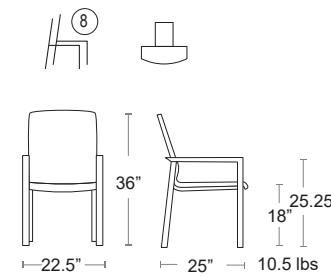

ANTRACITE - FRAME ONLY
203308002 + CUSHION COLOR CODE

ARMCHAIRS

Sanibel

All Welded Aluminum Frame, one-piece Quick Dry Foam padded sling seat/back, Powder Coat Paint Finish

LIST: \$440 EA. SELL: \$285 EA.