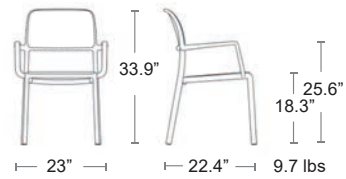

ARMCHAIRS

Bora

Uniformly colored fiberglass and polypropylene with UV additives
Matte finish, Solid seat and back, Non-slip feet, Recyclable
See in stock cushions Page 55

LIST: $160 EA.   SELL: **$105 EA.**

ANTRACITE
40242.02

BIANCO
40242.00

CELESTE
40242.39

ROSSO
40242.07

TORTORA
40242.10

AGAVE
40242.16

Also available Side Chair, Bar/Counter Stool, & Lounge

Replacement Feet

**$5/SET
OF 4**

202420603