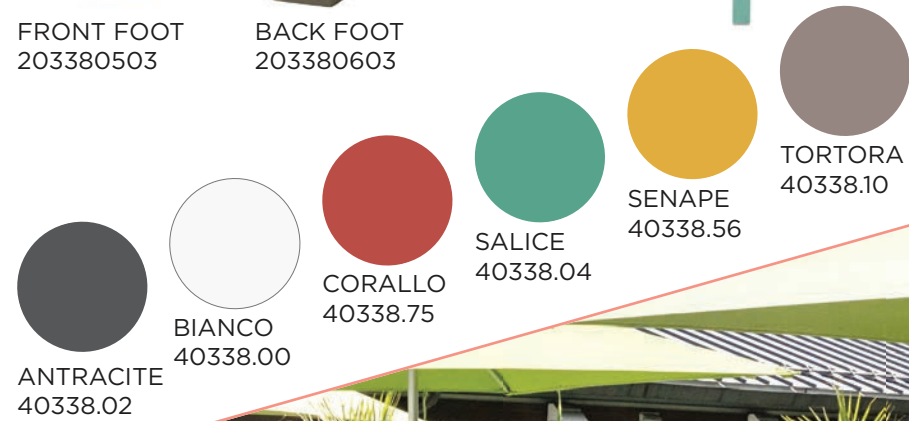

LIST: \$360 EA. SELL: **\$235 EA.**

Replacement Feet

FRONT FOOT 203380503 BACK FOOT 203380603

\$5/SET OF 4

LOUNGE SEATING

Net Relax

Uniformly colored fiberglass and polypropylene with UV additives, Matte finish, Non-slip feet, Recyclable resin. See in stock cushions Page 138