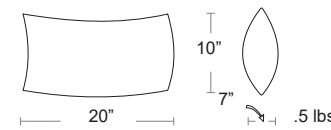

Contact BUM for samples and pricing
samplerrequest@bumoutdoor.ca

LOUNGE CUSHIONS

MADE IN NORTH AMERICA

Throw Pillows

Sunbrella 100% Solution Dyed acrylic, Washable zippered removable cover
Complements the Net and Deep Seating lounge collections
Custom Sunbrella cushions available for a 25% surcharge, expect 3 weeks for delivery