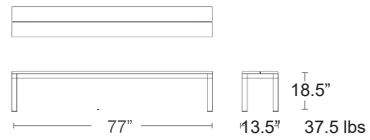

Rio Bench ALU

An informal idea for enjoying convivial moments outdoors. Rio Bench echoes the characteristic slats of the extendable Rio table, aluminum powder coated frame and seat, Adjustable height feet

LIST: $710 EA.   SELL: $460 EA.