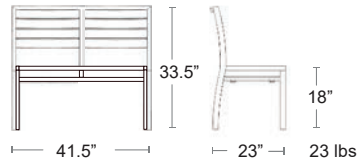

SIDE CHAIRS

Marco Polywood Bench

Square tubular aluminum powder coated frame Polywood Seat & Back

LIST: $690 EA.   SELL: **$450 EA.**

ANTRACITE/TEAK
BES-516-TA

ANTRACITE/GREY
BES-516-GA

SILVER/GREY
BES-516-GS

SILVER/TEAK
BES-516-TS