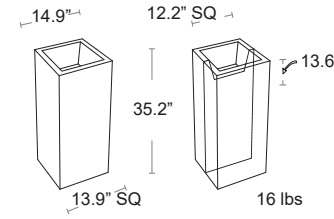

PLANTERS

Cubotti

LLDPE (linear low-density polyethylene) achieved by rotational molding. UV protection. 100% recyclable, High degree of mechanical strength and resistance to impacts, Resistant to temperatures, minus 35°C plus 80°C.

LIST: $440 EA.   SELL: $290 EA.