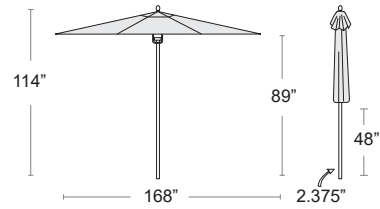

SHADE

Bay Master MAX - 10' Square

Polished aluminum frame, Center pole and stem, Single vent, Market cut canopy, Sunbrella Marine Grade fabric
Manual lift with easy grip handle, All parts are replaceable

CONTACT BUM FOR PRICING

- **BLACK 4608**
  BMX10SQBLACK
- **JOCKEY RED 4603**
  BMX10SQRED
- **NATURAL 4604**
  BMX10SQNATURAL