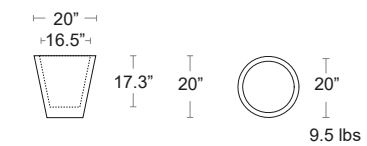

NEWPOT 60 + COLOR

LIST: $580 EA.
SELL: $380 EA.

Newpot 50