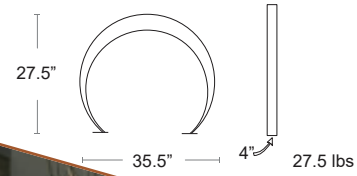

COMPLEMENTS

Omega Bike Rack

Steel, Electrolyte zinc plated and powder coat finish
Can be bolted down, Hardware not included

LIST: $750 EA.

SELL: $490 EA.

GLOSSY SILVER
U201