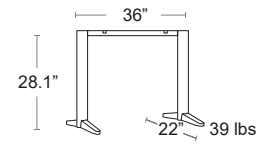

ADD NET \$30 FOR UMBRELLA HOLE

DINING HEIGHT BASES

Refer to Tabletop & Base Fit Guide, Page 102

Trail Self Leveling Bases

Say goodbye to wobbly tables!
These award-winning bases use a simple mechanical system with four pivoting legs that are interconnected in such a way that when a table is placed on an uneven surface the feet will move until all feet are stable.