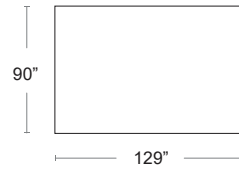

Outdoor Rugs

Outdoor / Indoor 100% Fiber Enhanced Polypropylene
Water, Mold/Mildew Resistant, UV Stabilized

LIST: $830 EA.   SELL: $540 EA.

RECIFE