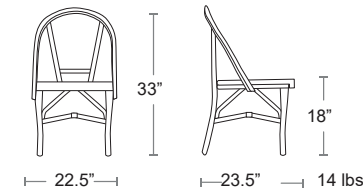

Croisette

Uniformly colored fiberglass and polypropylene with UV additives

LIST: $380 EA.   SELL: $250 EA.

ANTRACITE
CROISSETTE447C

LIGHT GREEN
CROISSETTE5635C