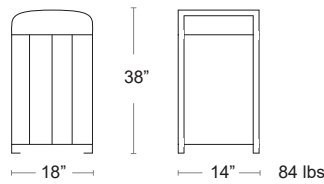

Also available
Bench

RECYCLED POLY & SILVER RAL 9006
U662

Hand Sanitizer Dispenser

Steel construction, Hands free foot pump, Holds 1.3 gallons
Can be bolted down, Hardware not included

LIST: $1500 EA.   SELL: $975 EA.