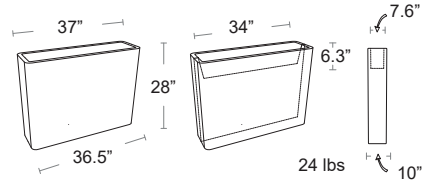

PLANTERS

Vaso Rettangolare

LLDPE (linear low-density polyethylene) achieved by rotational molding. UV protection. 100% recyclable, High degree of mechanical strength and resistance to impacts, Resistant to temperatures, minus 35°C plus 80°C.

LIST: $520 EA.   SELL: $340 EA.