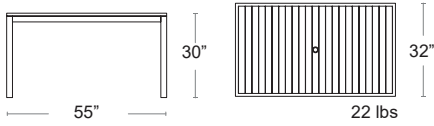

TORTORA
Rio 210, 48259.10
Rio 140, 48359.10

TABLES: DINING HEIGHT

Eclipse 87 x 40

Aluminum Slat Top Dining Table with Umbrella Hole and Plug, All aluminum Frame, Powder coat paint finish

LIST: \$2820 EA. SELL: **\$1835 EA.**

EP-4086

TABLES: DINING HEIGHT

Also available
Armchair, Side Chair
Bar Stool, Table Tops

Marco 55" x 32"
DT516 - 55Q + COLOR CODE

LIST: \$900 EA.
SELL: \$585 EA.

Marco 48" x 32"
DT516-48Q + COLOR CODE

LIST: \$800 EA.
SELL: \$520 EA.