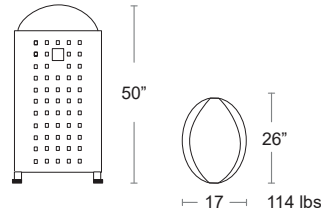

Dara Litter Bin Large

Steel 51 gallon capacity, with Ashtray/Snuffer
Can be bolted down, Hardware not included

LIST: \$4800 EA. SELL: \$3120 EA.

STEEL GREY
U694L

Dara Litter Bin Small

Steel 25 gallon capacity, with Ashtray/Snuffer
Can be bolted down, Hardware not included