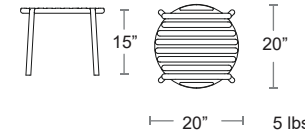

SENAPE
40064.56

TORTORA
40064.10

LOUNGE TABLES

Doga Side Table

Uniformly colored fiberglass and polypropylene with UV additives,
Matte finish, Non-slip feet, Recyclable resin.

LIST: \$120 EA. SELL: \$80 EA.