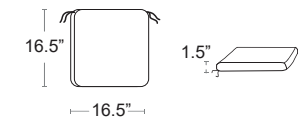

Chair Cushion

Fits Trill, Riva, Bora, Costa, Arm & Side
Zippered removable cover, washable, with ties

C-BUM-GENERIC
+ COLOR CODE
LIST: $85 EA.
SELL: $55 EA.