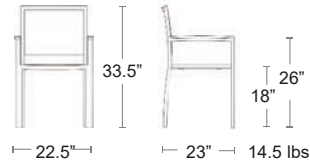

ARMCHAIRS

Also available
Side Chair, Bench,
Bar Stool, Tables
& Tabletops