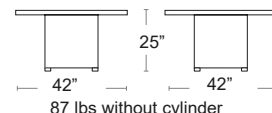

SQUARE
GREY
NP-HAMP2-GY-SET