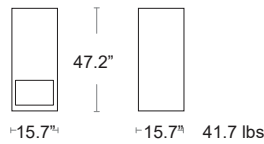

Lluna Nova

LIST: $1170 EA.
SELL: $760 EA.