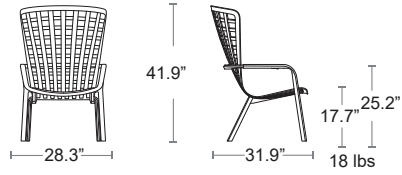

LOUNGE SEATING

Folio

Reclining armchair. Uniformly colored fiberglass polypropylene resins with UV additives. Matte finish, non-slip replaceable feet.

LIST: $390 EA.   SELL: $255 EA.