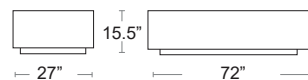

Natural Gas Conversion Kit

SOLD SEPARATELY FOR ALL MODELS

LIST: $330 EA.
SELL: $215 EA.