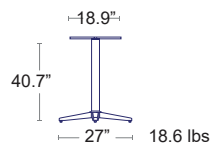

Trail Self Leveling Bases

Say goodbye to wobbly tables!
These award-winning bases use a simple mechanical system with four pivoting legs that are interconnected in such a way that when a table is placed on an uneven surface the feet will move until all feet are stable.

Trail Bar 27

TRST27BKB

LIST: $420 EA.

SELL: $275 EA.