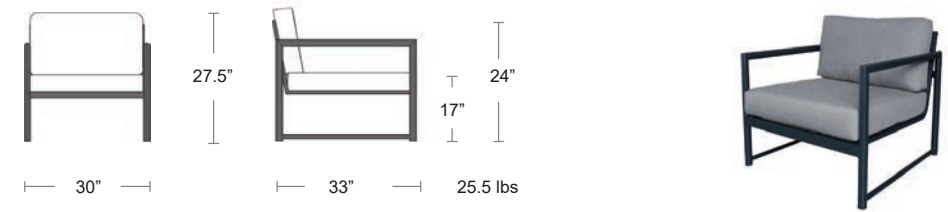

CLUB CHAIR
URBAN-583
LIST:$1480 EA.
SELL:$960 EA.

Urban Modular Collection