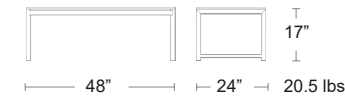

Powder coated, Welded aluminum frame

COFFEE TABLE
URBAN-2448

LIST:\$1200 EA.
SELL:\$780 EA.

SIDE TABLE
URBAN-22SQ

LIST:\$750 EA.
SELL:\$490 EA.

Lakeshore Collection

A classic design made from high density polyethylene (HDPE), Very high impact resistance with a textured finish, UV protected