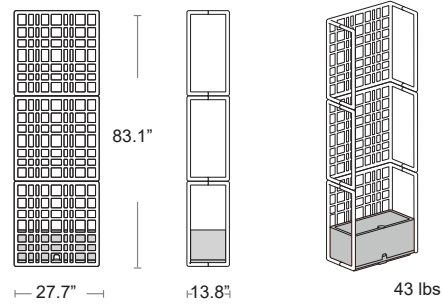

PLANTERS

regeneration Sipario Self Watering Planter System

Modular Partition wall system, Polypropylene resin, Self watering planter, UV Protected

GREEN GOOD DESIGN AWARD 2021

The Nardi Regeneration industrial program is creating a line of outdoor furniture specifically dedicated to regenerated plastic products, made of post-industrial and post-consumer polypropylene, which can in turn be recycled.

Sipario 3
40395 + COLOR CODE

LIST: $590 EA.
SELL: $365 EA.