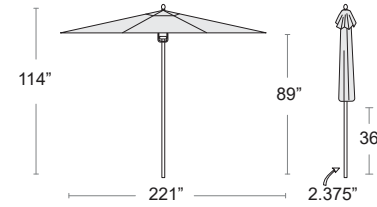

Bay Master MAX - 13' Square

Polished aluminum frame, Center pole and stem, Single vent, Market cut canopy, Sunbrella Marine Grade fabric
Manual lift with easy grip handle, All parts are replaceable

CONTACT BUM FOR PRICING