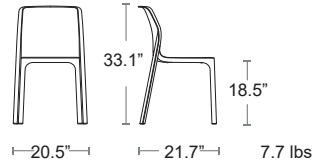

- ANTRACITE
  40328.02
- BIANCO
  40328.00
- CORALLO
  40328.75
- SALICE
  40328.04
- SENAPE
  40328.56
- TORTORA
  40328.10

Also available
Armchair, Bar Stool, Lounge

Replacement Feet

**$5/SET
OF 4**

FRONT
203280503

BACK
203280603