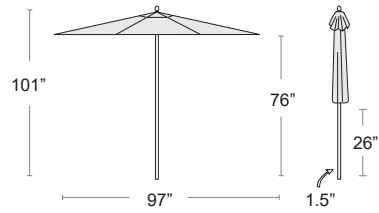

SHADE

Bay Master 8' & 6.5' Square

Polished aluminum frame, Center pole and stem, Single vent, Market cut canopy, Sunbrella Furniture Grade fabric
Manual lift with easy grip handle, All parts are replaceable

Bay Master 8
BM8.OSQ + COLOR