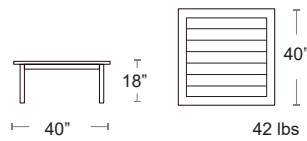

LIST: \$560 EA. SELL: \$365 EA.

WAVE
22-0570

LOUNGE TABLES

Jakarta Teak Collection

Teak is very durable and has its own natural oils which prevent water and moisture from penetrating the wood, It will develop a warm gray patina over time or it can be oiled annually to maintain the look of new wood, Teak requires virtually no maintenance and can be left on the patio during the summer months.